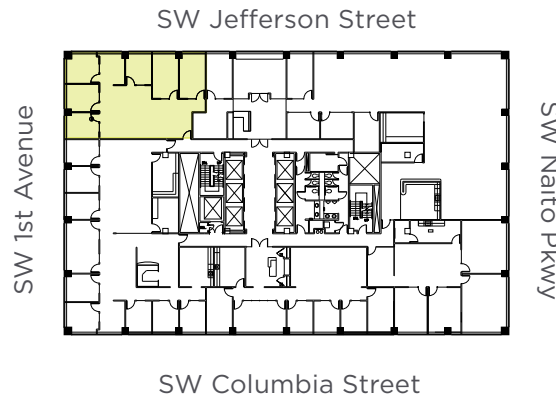

1 SW Columbia, Portland, OR 97204

UMPQUA BANK PLAZA

Suite 560

2,019 RSF

- » 6 Private offices
- » Northwest Corner Suite

DAN SWIFT, SIOR, CCIM

Senior Vice President

503 221 4858