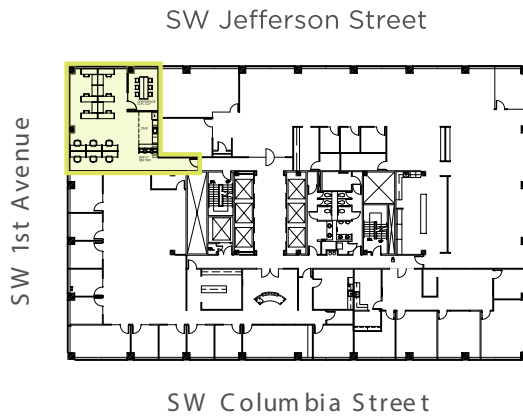

Suite 730

1,573 RSF

- » New move-in ready spec suite
- » Northwestern views
- » Open area with large private office
- » Two sides of glass

DAN SWIFT, SIOR, CCIM

Senior Vice President
 503 221 4858
 dan.swift@cbre.com