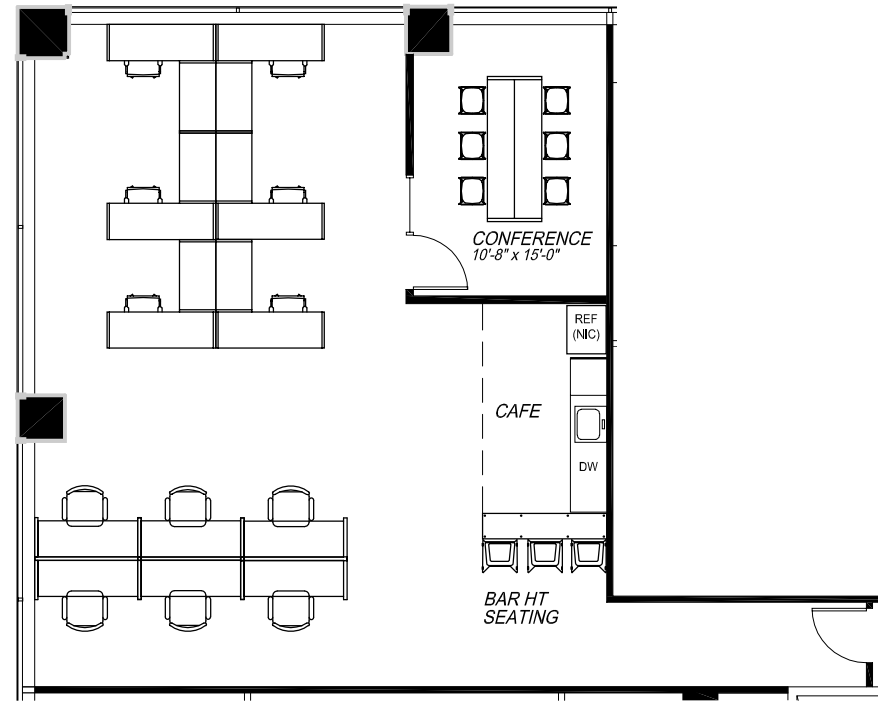

Suite 730

1,573 RSF

- » New move-in ready spec suite
- » Northwestern views
- » Open area with large private office
- » Two sides of glass

DAN SWIFT, SIOR, CCIM

Senior Vice President
 503 221 4858
 dan.swift@cbre.com