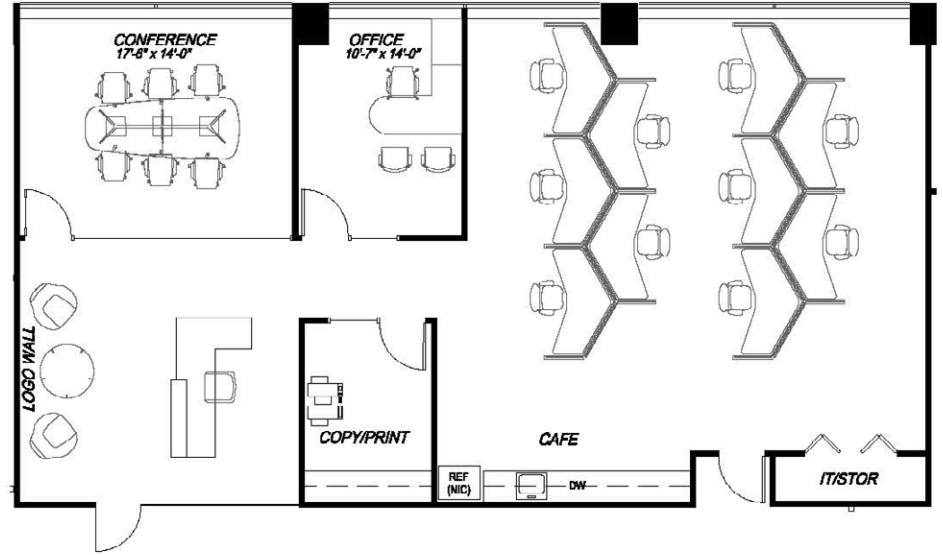

1 SW Columbia, Portland, OR 97204

UMPQUA BANK PLAZA

Suite 1110

2,378 RSF

- » Move-in ready spec suite
- » Lobby Exposure
- » Glass conference room
- » Open break area

SW Jefferson Street

SW Columbia Street

DAN SWIFT, SIOR, CCIM