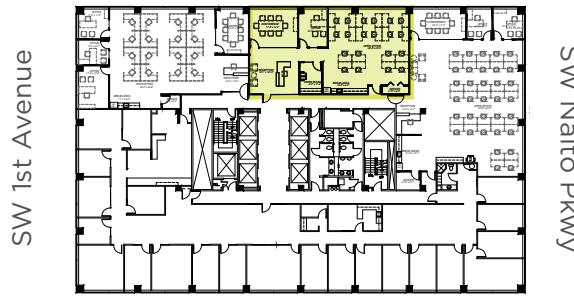

1 SW Columbia, Portland, OR 97204

UMPQUA BANK PLAZA

Suite 1110

2,378 RSF

- » Move-in ready spec suite
- » Lobby Exposure
- » Glass conference room
- » Open break area

SW Jefferson Street

SW Columbia Street

DAN SWIFT, SIOR, CCIM