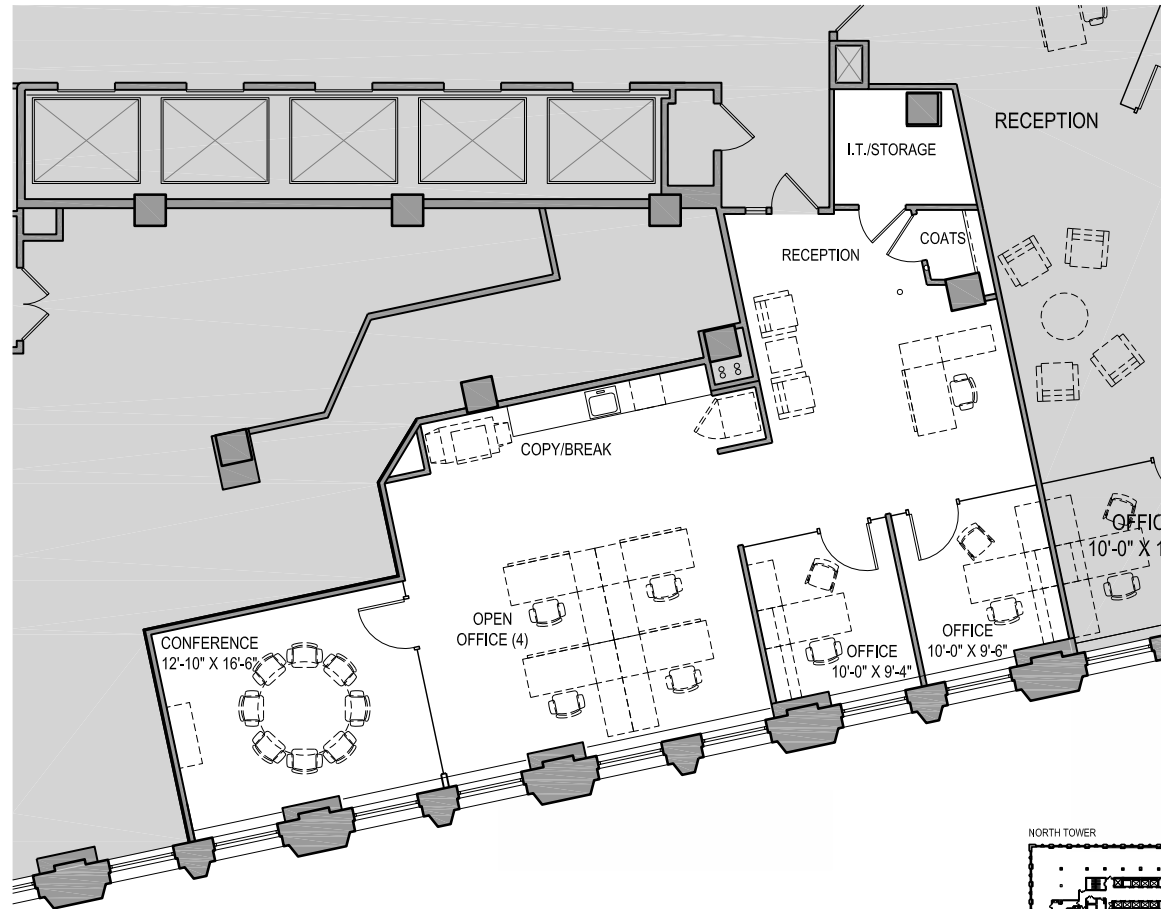

THE WRIGLEY BUILDING CHICAGO

SUITE N1020 1,628 RSF

headcount: 7 employees
efficiency: 233 rsf / employee
workspace: 2 private offices
5 workstations
common: conference room
kitchen
IT/storage
coat closet