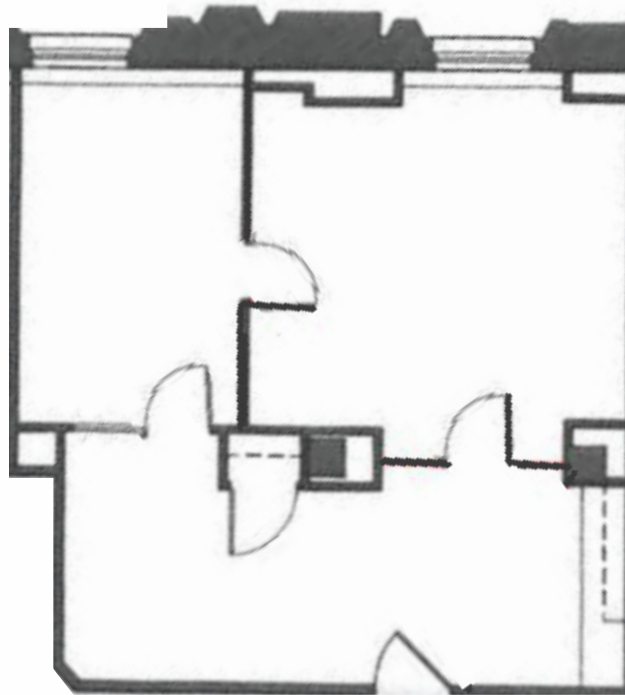

## SUITE S1660 957 RSF

headcount: 2 employees  
efficiency: 478 rsf / employee  
workspace: 2 private offices  
common: kitchen  
IT/storage  
coat closet

Lake Michigan and Chicago River Views

Erica Marshall  
emarshall@zeller.us  
312.229.8942