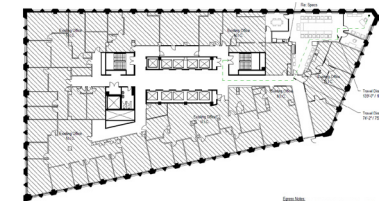

Erica Marshall
emarshall@zeller.us
312.229.8942

Howard Meyer
hmeyer@zeller.us
312.229.8970

Building Website: <https://zeller.us/thewrigleybuilding/>

KEY PLAN