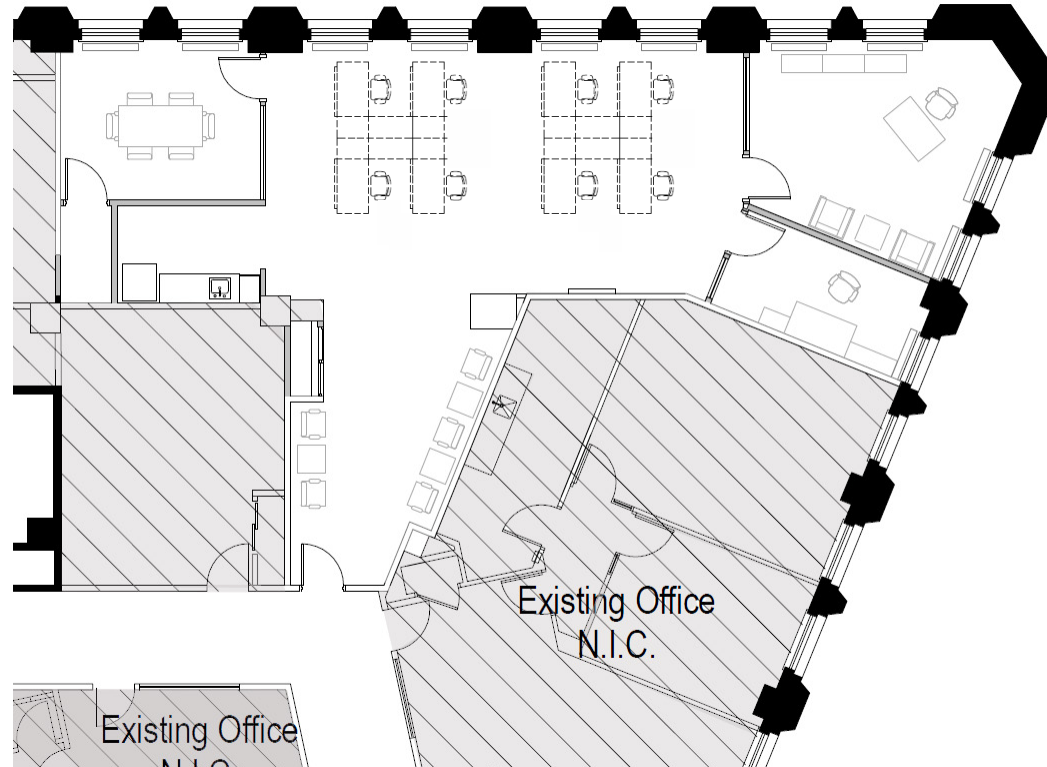

THE WRIGLEY BUILDING CHICAGO

SUITE N330 1,895 RSF

headcount: 10 employees
efficiency: 190 rsf / employee
workspace: 2 private office
8 workstations
common: conference room
kitchen/pantry
IT closet

Erica Marshall
emarshall@zeller.us
312.229.8942