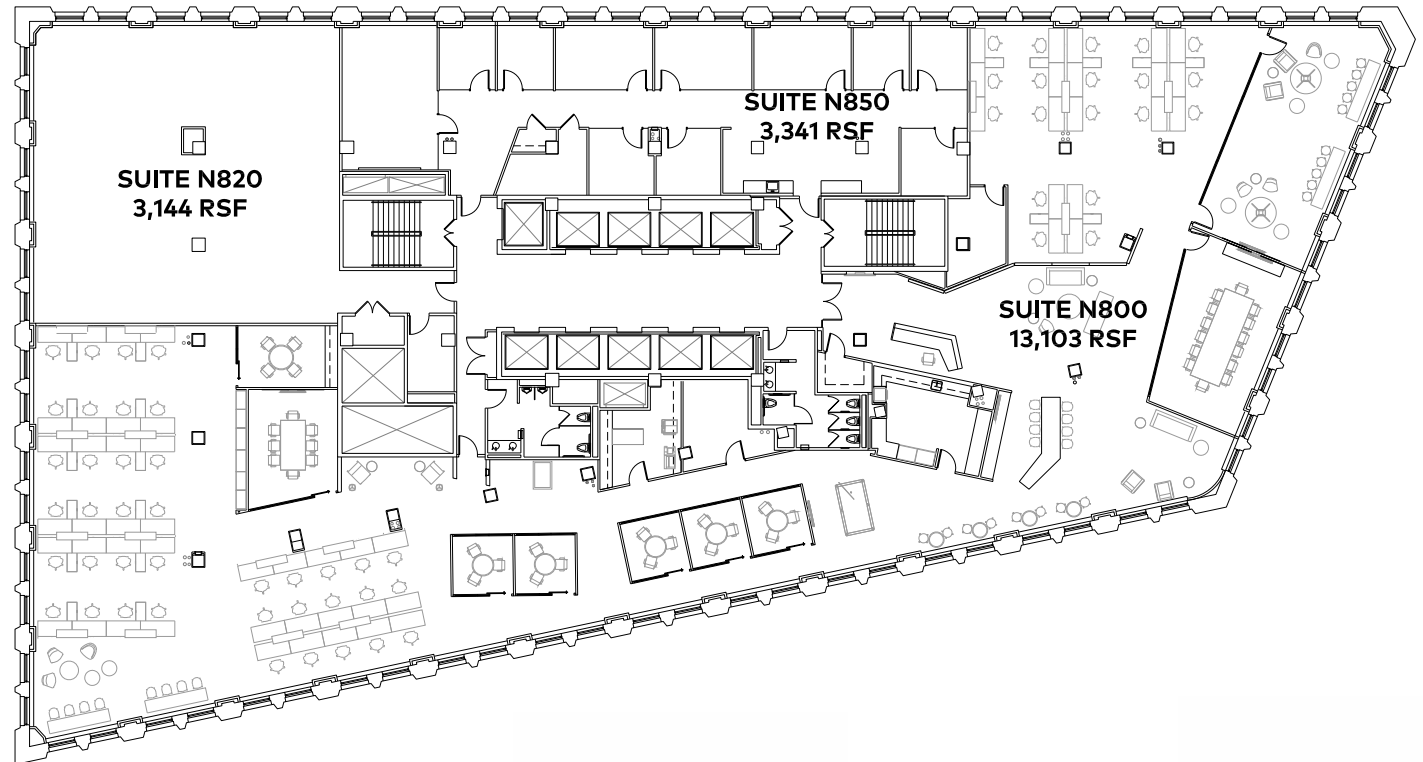

THE WRIGLEY BUILDING CHICAGO

**SUITE N800
19,588 RSF**

EXISTING CONDITIONS