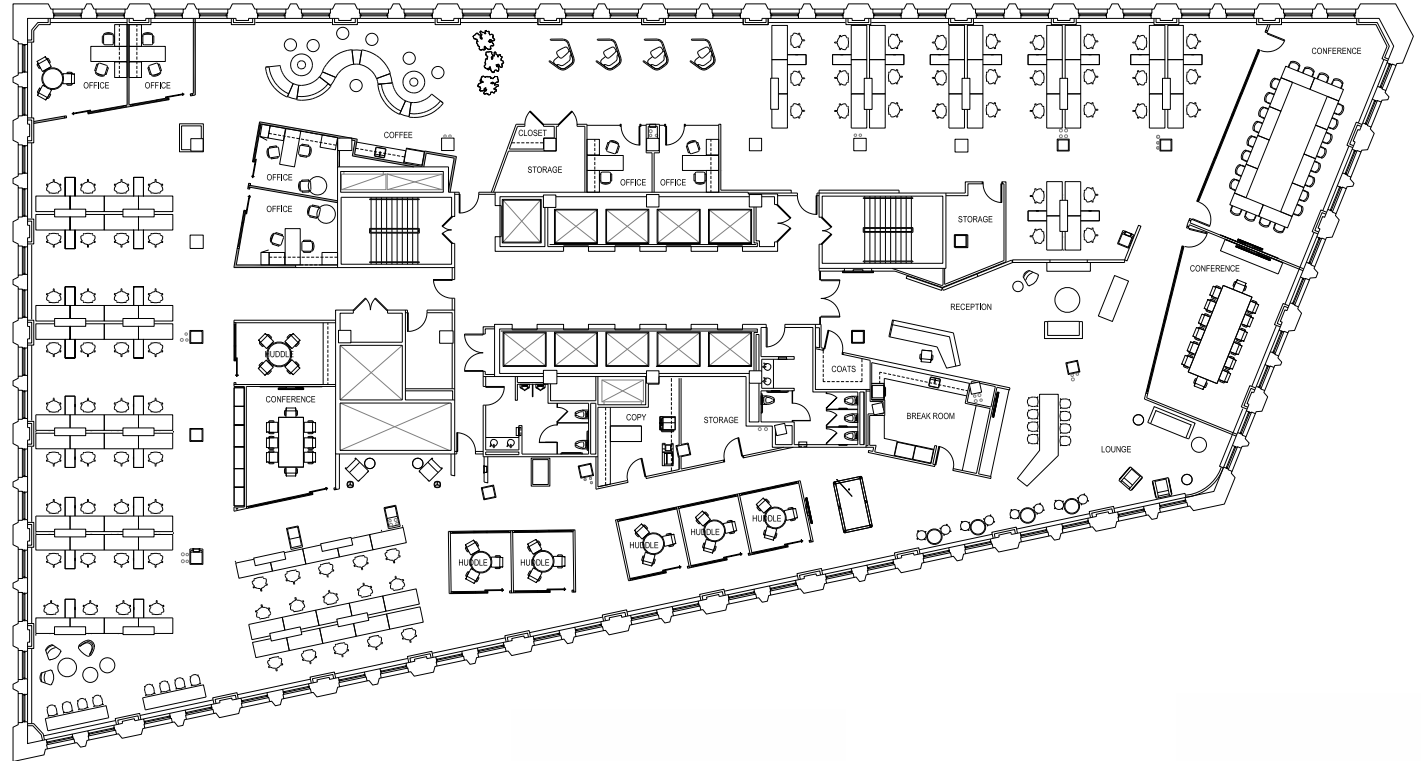

THE WRIGLEY BUILDING CHICAGO

SUITE N800 19,588 RSF

SPECULATIVE FULL FLOOR

- headcount: 97 employees
- efficiency: 201 rsf / employee
- workspace: 6 private offices
90 workstations
- common: 3 conference rooms
dedicated reception
6 huddle rooms
2 lounges
break room
coffee bar
3 storage rooms
1 copy room