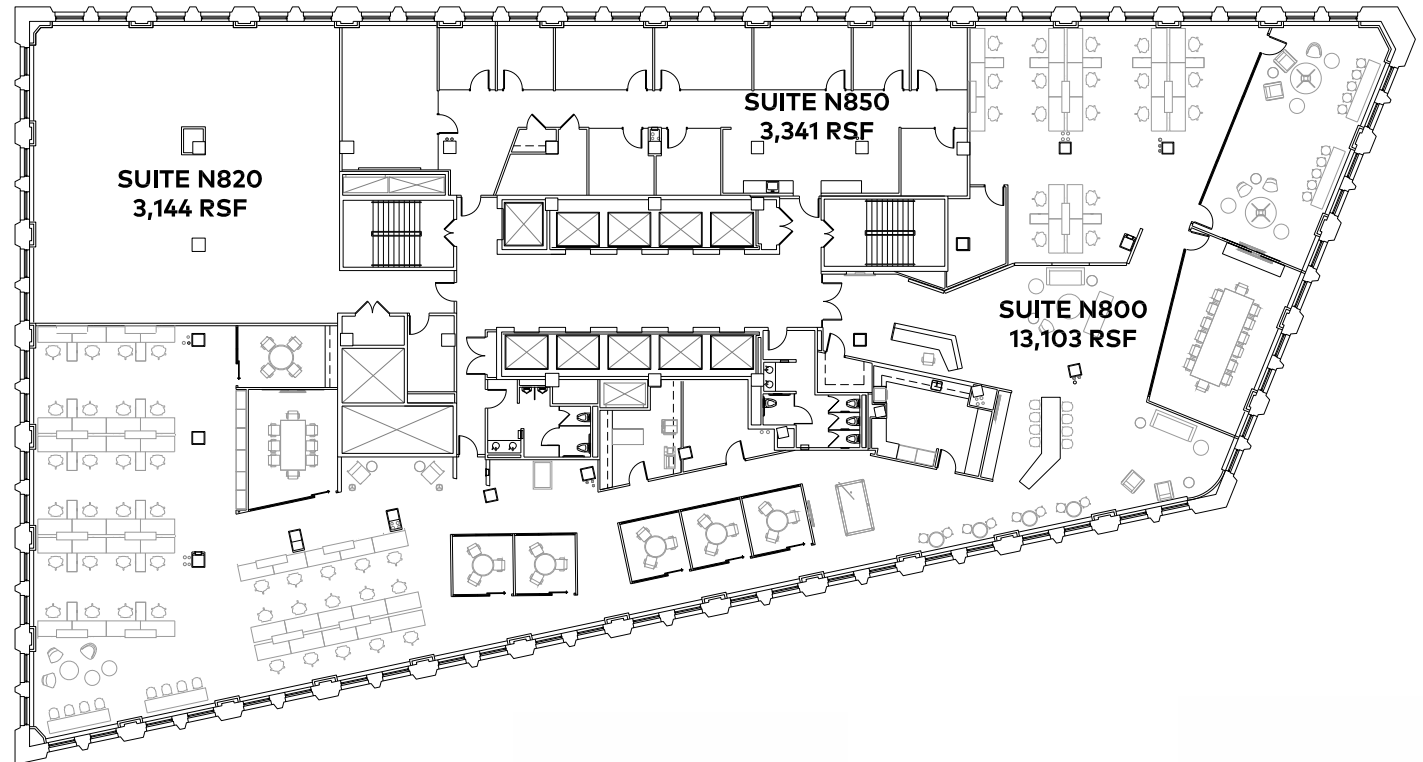

THE WRIGLEY BUILDING CHICAGO

SUITE N800
19,588 RSF

EXISTING CONDITIONS