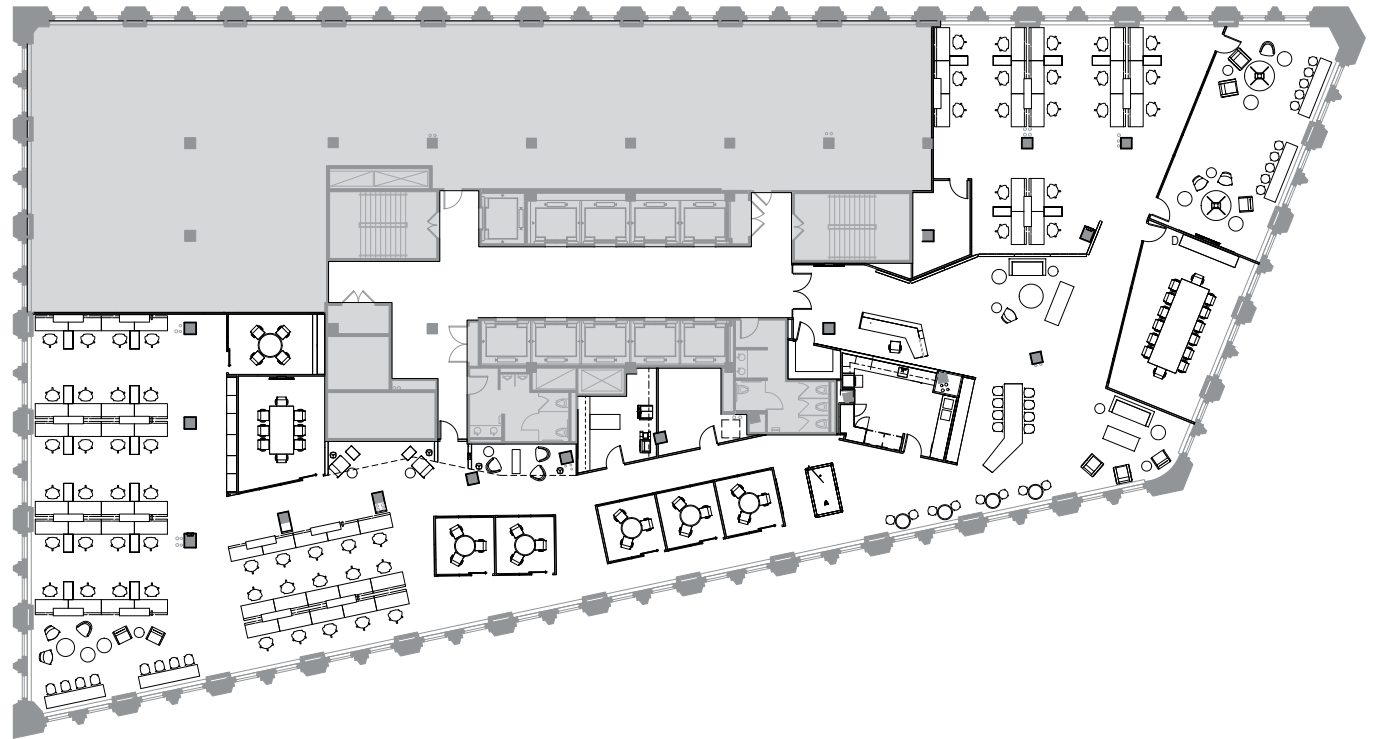

THE WRIGLEY BUILDING CHICAGO

SUITE N800 13,103 RSF

headcount: 61 employees

efficiency: 215 rsf / employee

workspace: 2 private offices
59 workstations

common: 7 conference rooms
informal board room
formal board room
high impact reception
kitchen
I.T. closet
coat closet
elevator ID