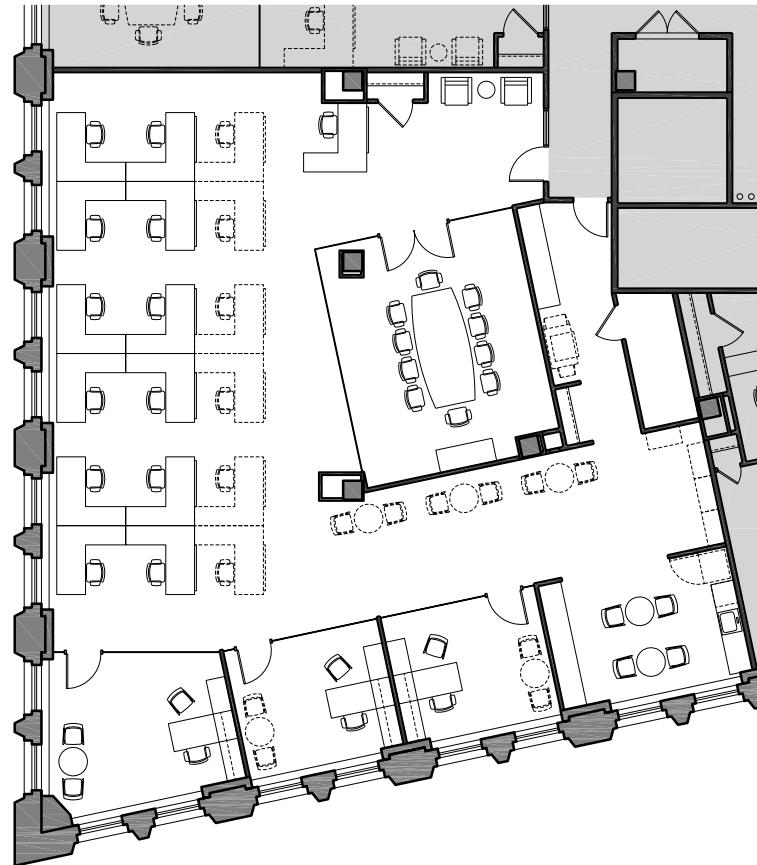

# THE WRIGLEY BUILDING CHICAGO

## SUITE N750 4,109 RSF

headcount: 23 employees

efficiency: 179 rsf / employee

workspace: 4 private offices  
19 workstations

common: conference room  
reception  
break area  
I.T. closet  
copy area

Erica Marshall  
emarshall@zeller.us  
312.229.8942