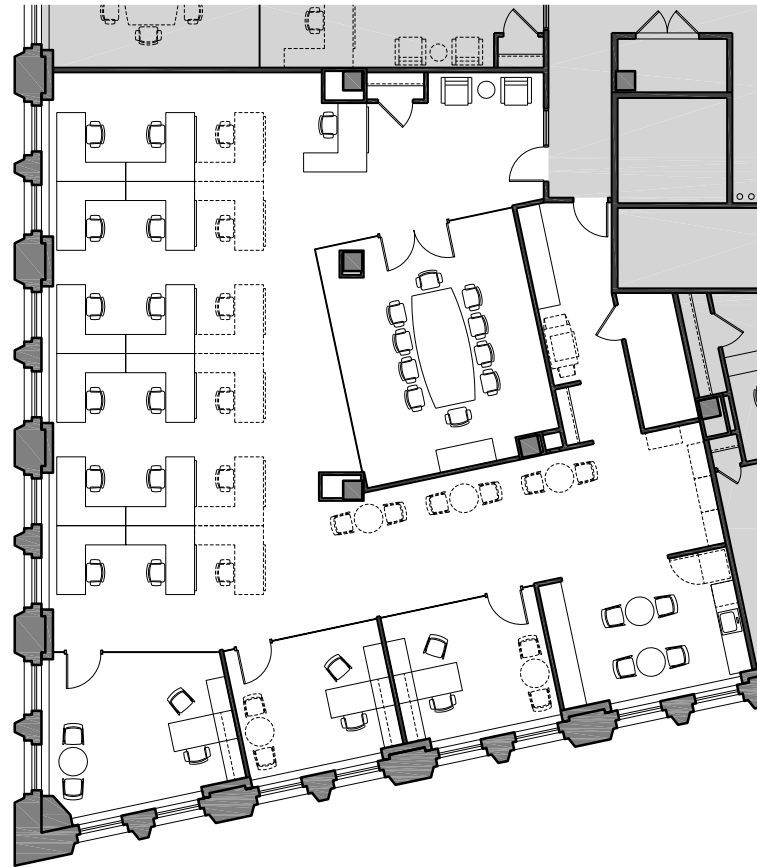

# THE WRIGLEY BUILDING CHICAGO

## SUITE N750 4,109 RSF

headcount: 23 employees

efficiency: 179 rsf / employee

workspace: 4 private offices  
19 workstations

common: conference room  
reception  
break area  
I.T. closet  
copy area

Building Website: <https://zeller.us/thewrigleybuilding/>