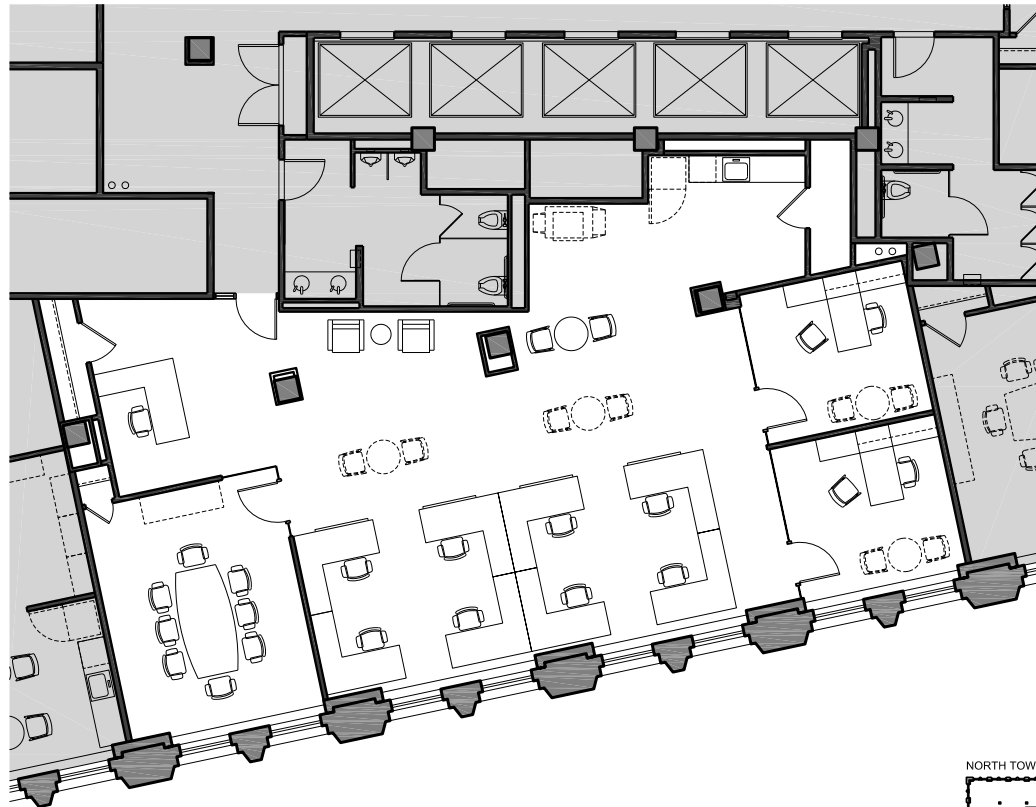

## SUITE N740 2,375 RSF

headcount: 11 employees

efficiency: 216 rsf / employee

workspace: 2 private offices  
9 workstations

common: conference room  
reception  
break area  
I.T. closet  
copy area

Erica Marshall  
emarshall@zeller.us  
312.229.8942