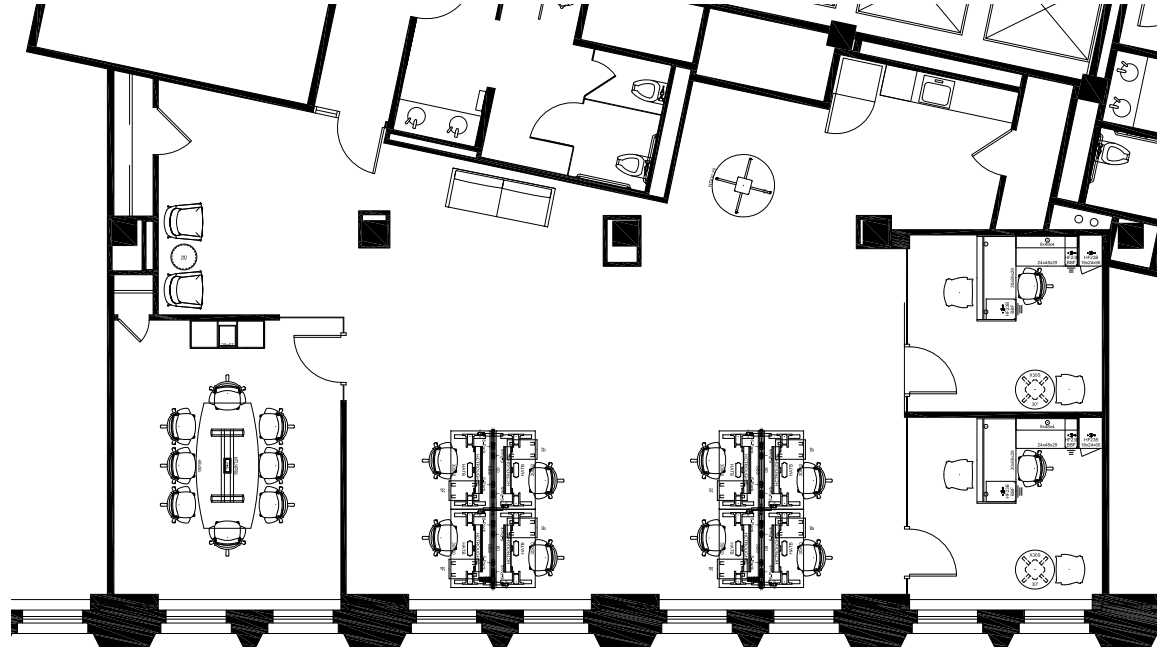

## SUITE N740 2,375 RSF

headcount: 10 employees  
efficiency: 238 rsf / employee  
workspace: 2 private offices  
8 workstations  
common: conference room  
reception  
kitchen / break area  
I.T. closet  
copy area