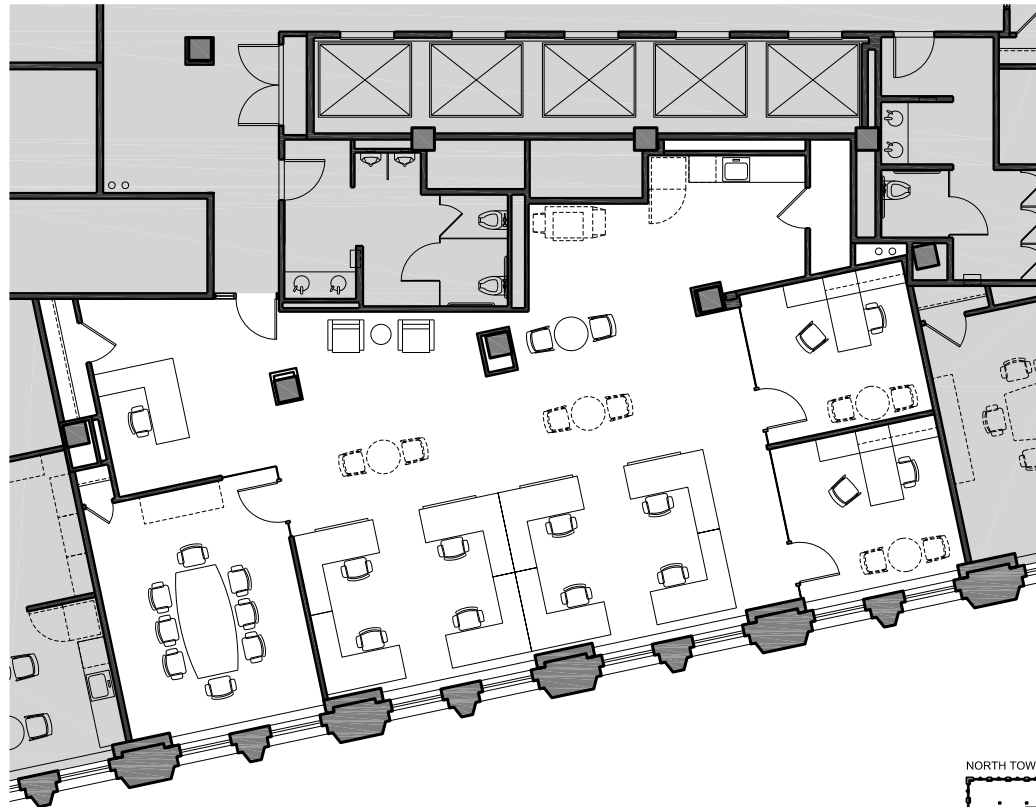

THE WRIGLEY BUILDING CHICAGO

SUITE N740 2,375 RSF

headcount: 11 employees

efficiency: 216 rsf / employee

workspace: 2 private offices
9 workstations

common: conference room
reception
break area
I.T. closet
copy area