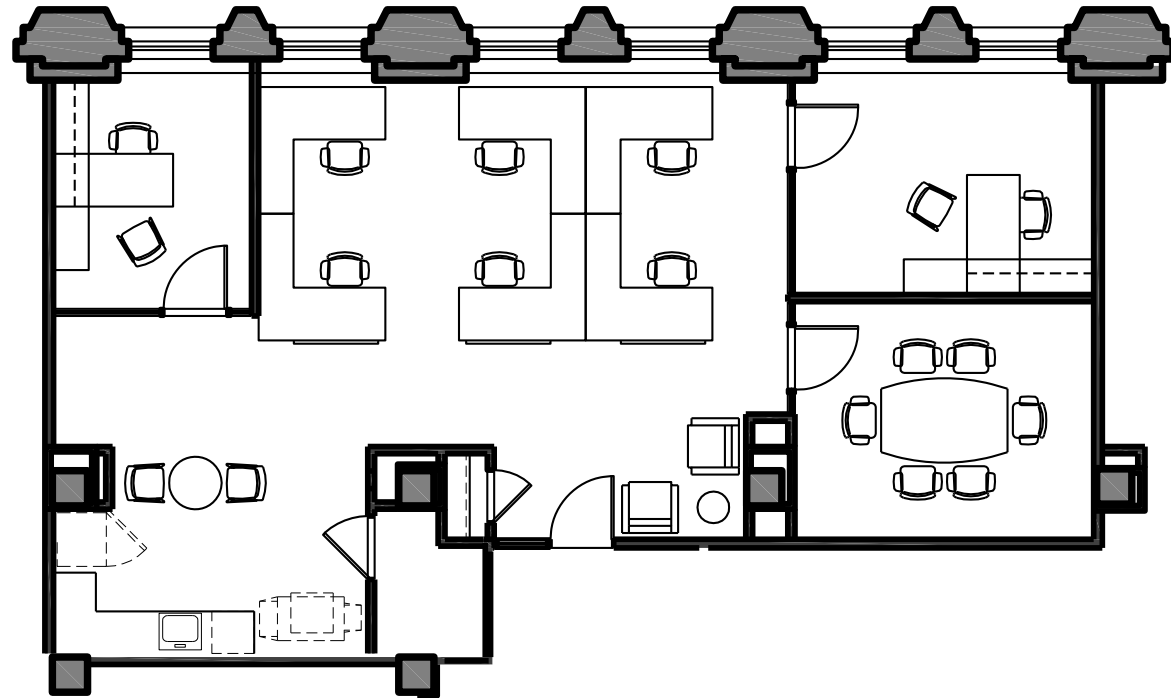

## SUITE N730 1,471 RSF

headcount: 8 employees  
efficiency: 184 rsf / employee  
workspace: 2 private offices  
6 workstations  
common: conference room  
kitchen/pantry  
I.T. closet

Erica Marshall  
emarshall@zeller.us  
312.229.8942