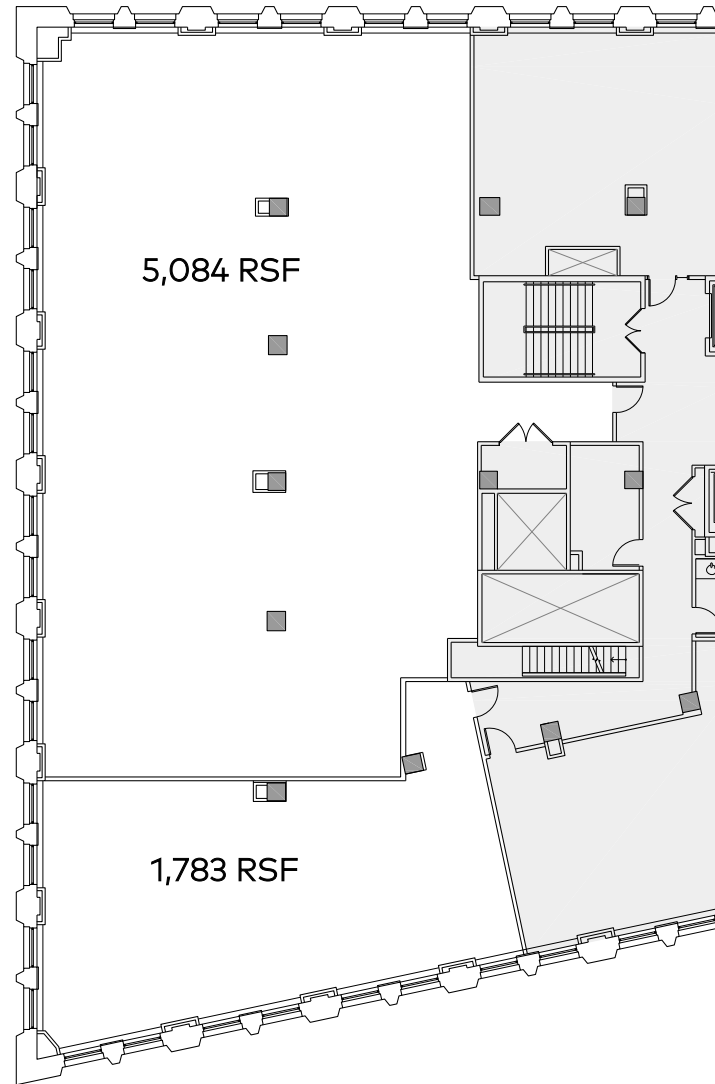

### 6,867 RSF

headcount: 32 employees

efficiency: 214 rsf / employee

workspace: 4 private offices  
28 workstations

common: large conference room  
small conference room  
collaboration area  
reception  
two phone rooms  
break room  
coat closet  
copy area

## SPEC PLAN A

Building Website: <https://zeller.us/thewrigleybuilding/>

# THE WRIGLEY BUILDING CHICAGO

**SUITE N1310-1350**  
**1,783-6,867 RSF**

**Existing Conditions**

Erica Marshall  
emarshall@zeller.us  
312.229.8942

Howard Meyer  
hmeyer@zeller.us  
312.229.8970

Building Website: <https://zeller.us/thewrigleybuilding/>