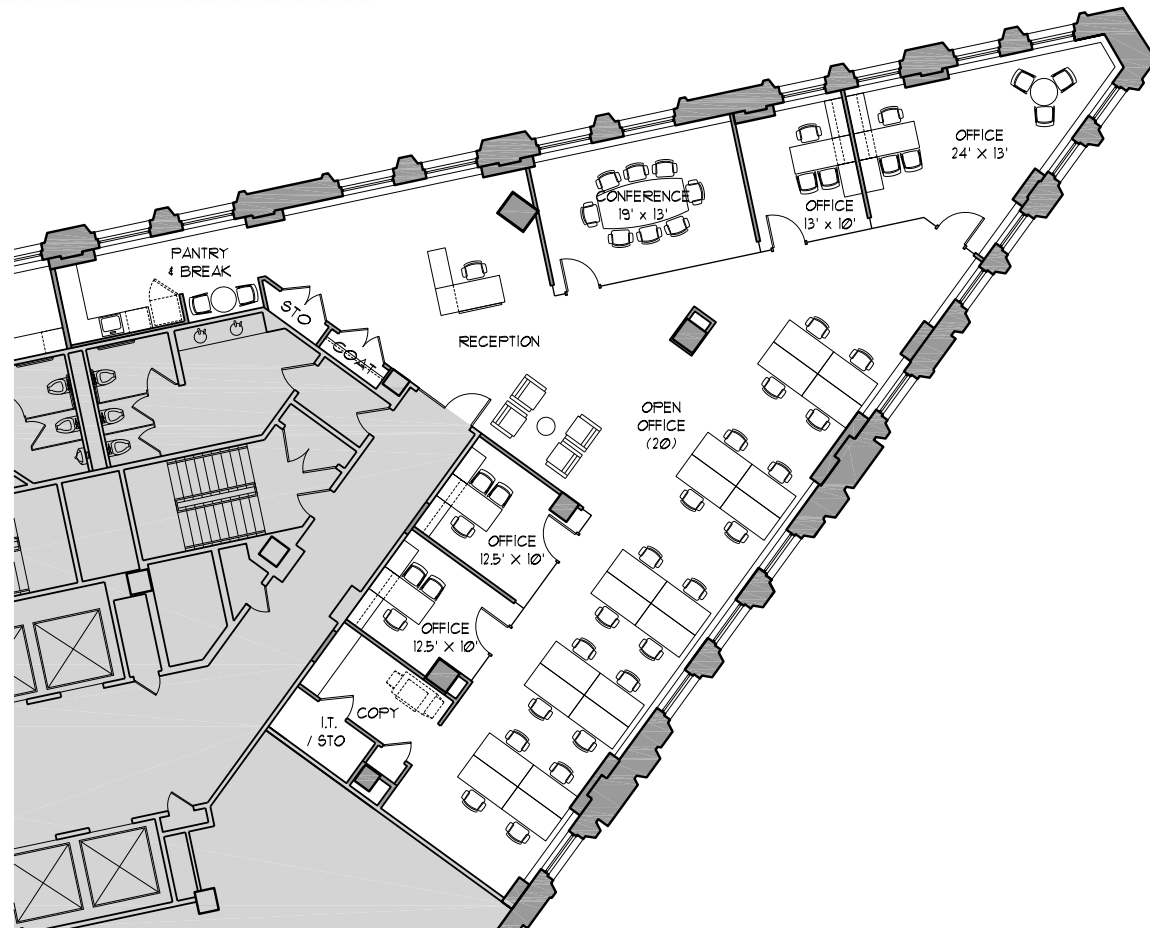

# THE WRIGLEY BUILDING CHICAGO

## SUITE S450 3,852 RSF

- headcount: 25 employees
- efficiency: 154 rsf / employee
- workspace: 21 workstations  
4 private offices
- common: dedicated reception  
1 conference room  
huddle room  
I.T. room  
pantry/breakroom  
huddle area  
storage
- other: Michigan Avenue views  
Chicago River views