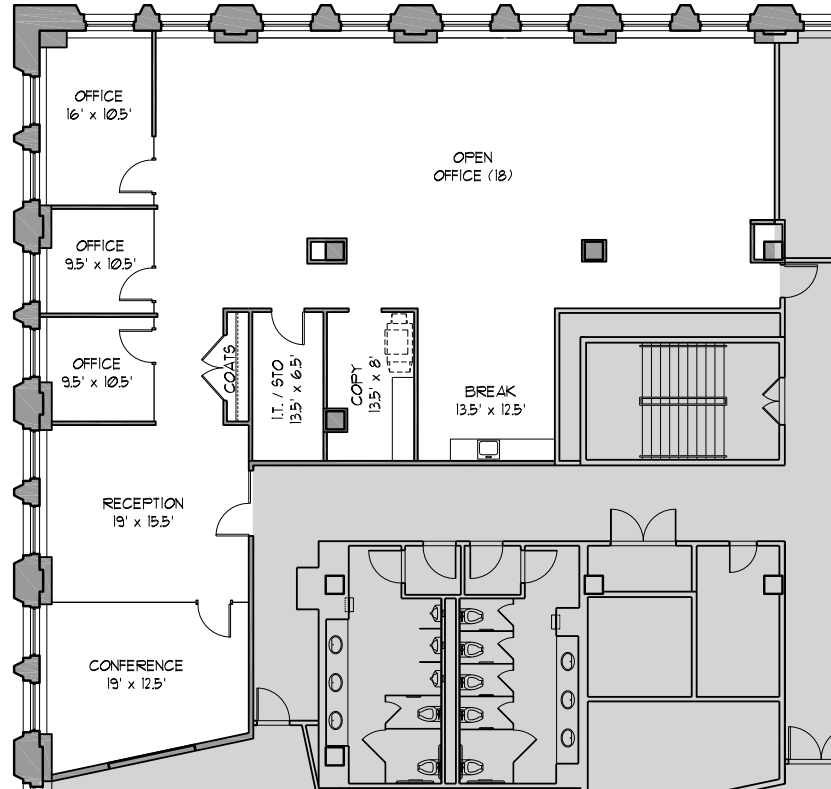

THE WRIGLEY BUILDING CHICAGO

SUITE N320 3,617 RSF

headcount: 21 employees
efficiency: 172 rsf / employee
workspace: 3 private offices
18 workstations
common: conference room
I.T. / storage closet
copy room
kitchen / break room
dedicated reception
elevator ID