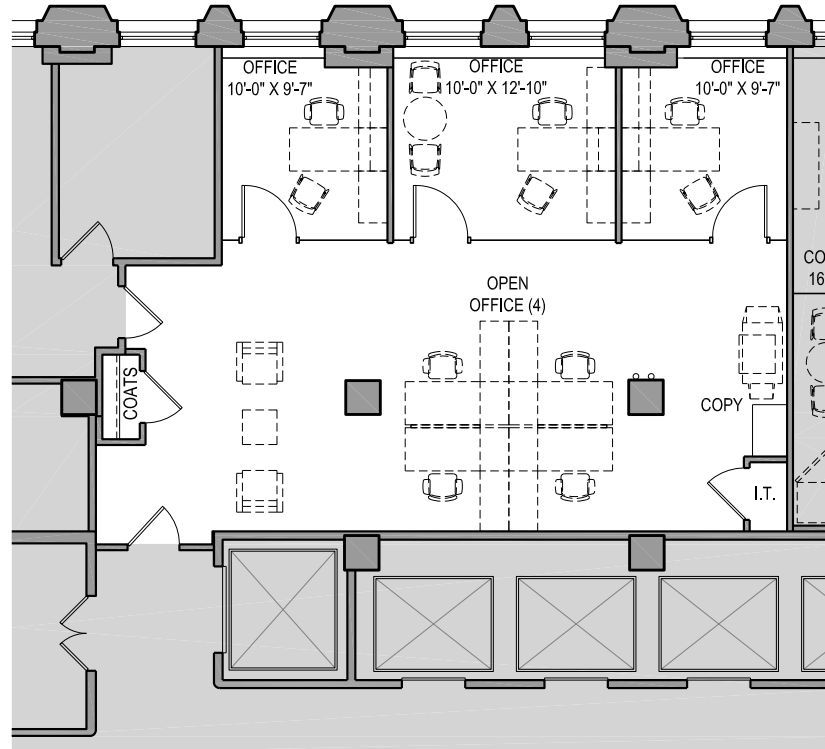

THE WRIGLEY BUILDING CHICAGO

SUITE N1010 1,231 RSF

headcount: 7 employees
efficiency: 176 rsf / employee
workspace: 3 private offices
4 workstations
common: I.T. closet
coat closet
print/copy

Erica Marshall
emarshall@zeller.us
312.229.8942