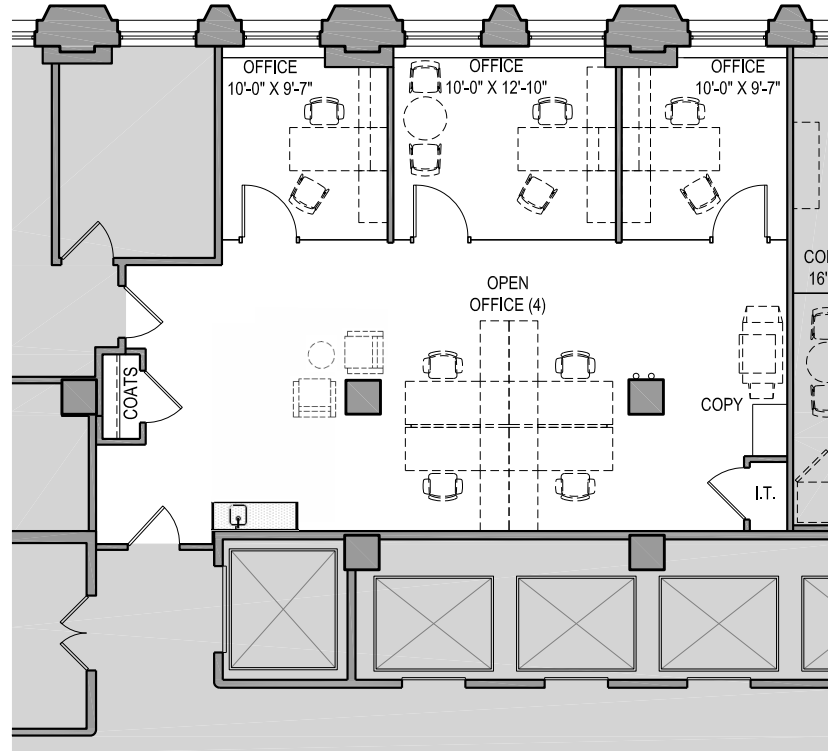

THE WRIGLEY BUILDING CHICAGO

SUITE N1010 1,231 RSF

headcount: 7 employees
efficiency: 176 rsf / employee
workspace: 3 private offices
4 workstations
common: I.T. closet
coat closet
print/copy

Erica Marshall
emarshall@zeller.us
312.229.8942