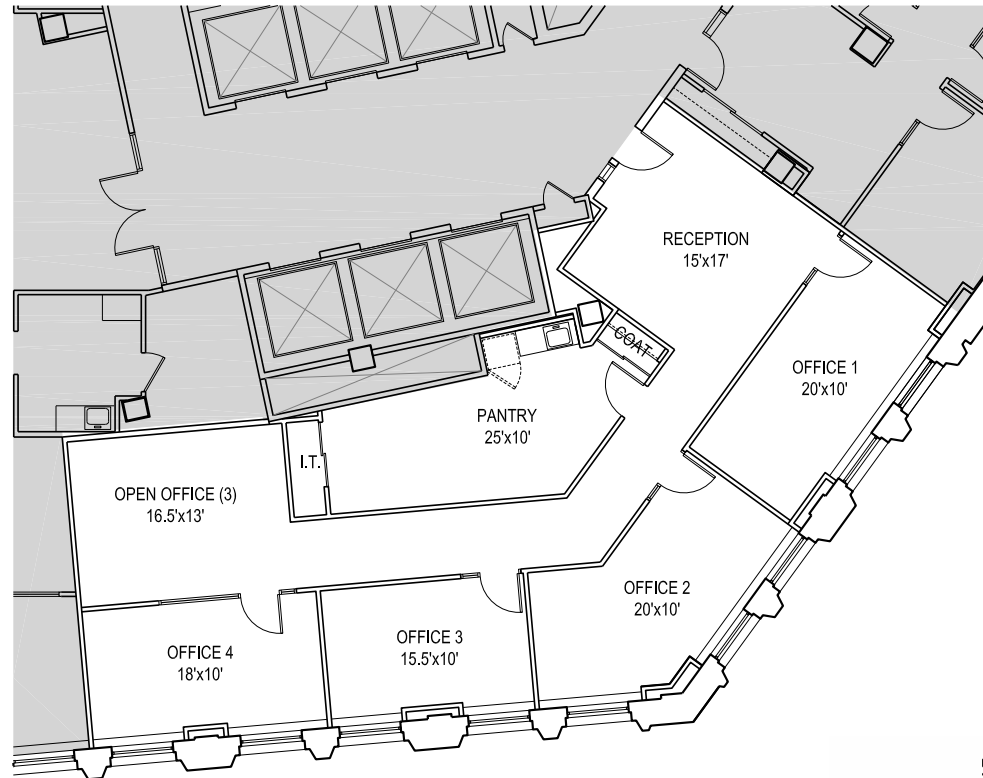

THE WRIGLEY BUILDING CHICAGO

SUITE S520 2,262 RSF

headcount: 7 employees
efficiency: 323 rsf / employee
workspace: 4 private offices
3 workstations
common: reception
kitchen/pantry
I.T. closet
coat closet
elevator ID
Eastern views