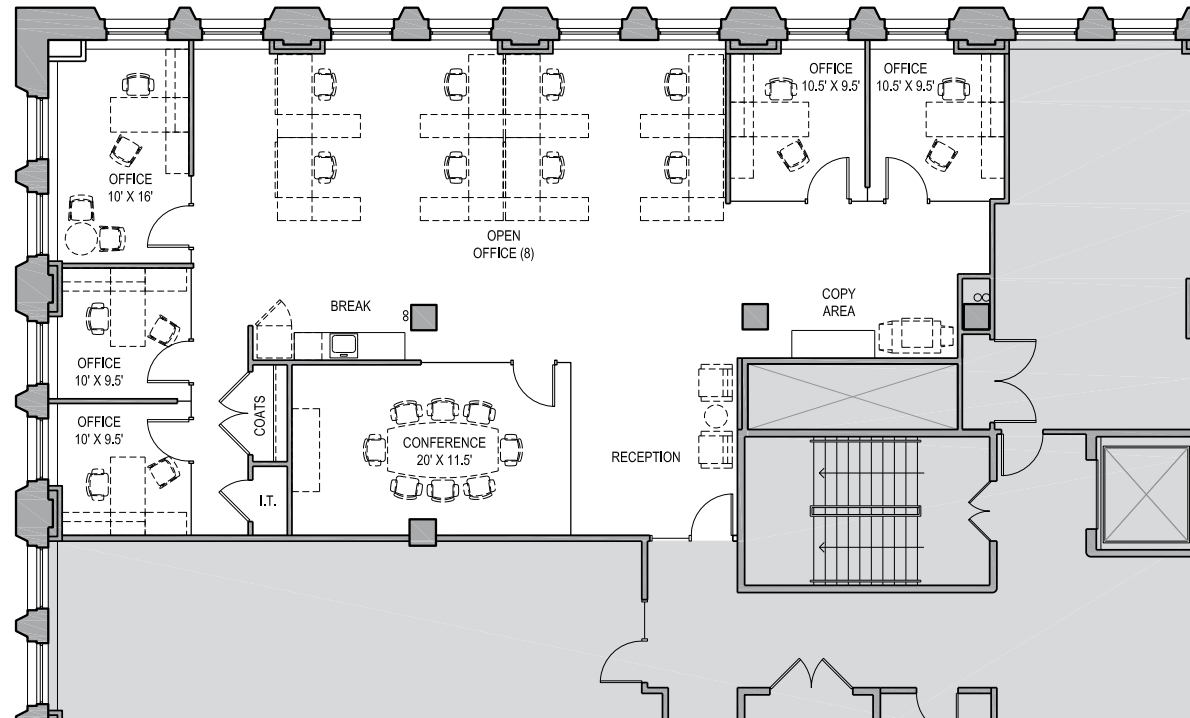

## SUITE N920 2,804 RSF

headcount: 13 employees

efficiency: 215 rsf/employee

workspace: 5 private offices  
8 workstations

common: conference room  
kitchen/breakroom  
copy/IT area

Erica Marshall  
emarshall@zeller.us  
312.229.8942