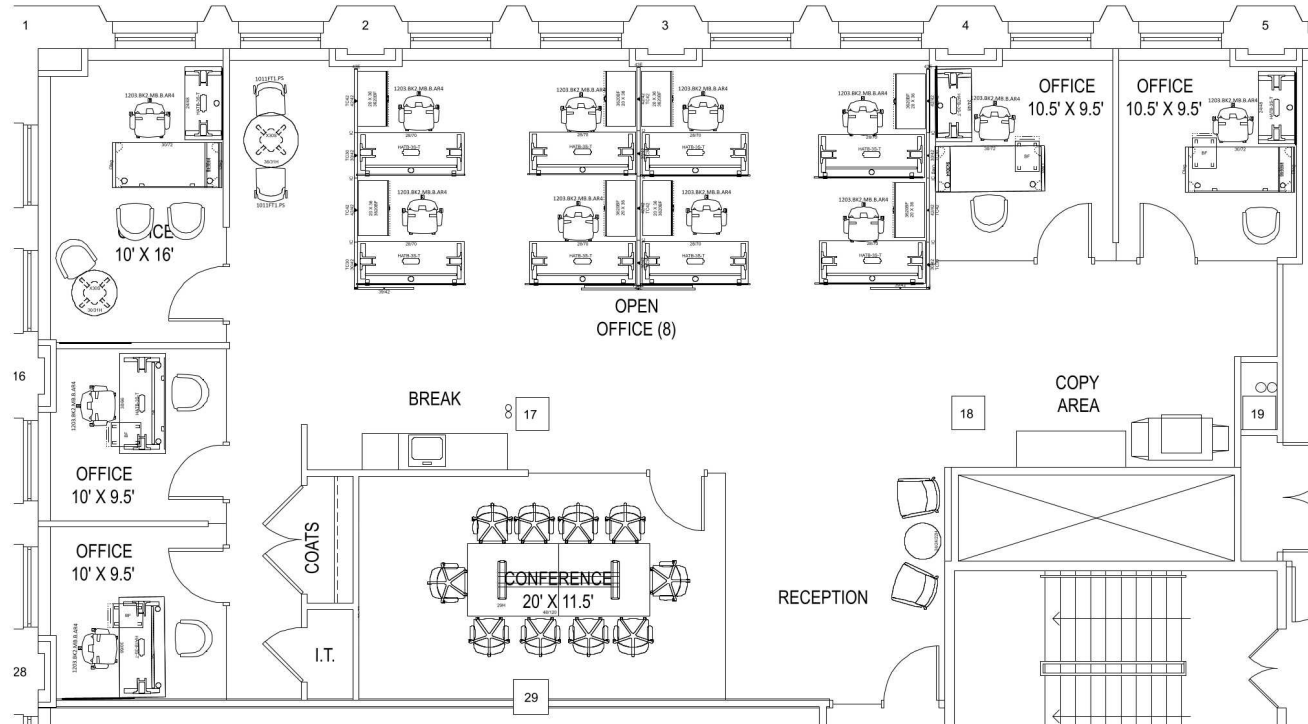

## SUITE N920 2,804 RSF

headcount: 13 employees  
efficiency: 216 rsf/employee  
workspace: 5 private offices  
8 workstations  
common: conference room  
reception area  
kitchen/breakroom  
copy/IT area  
coat closet