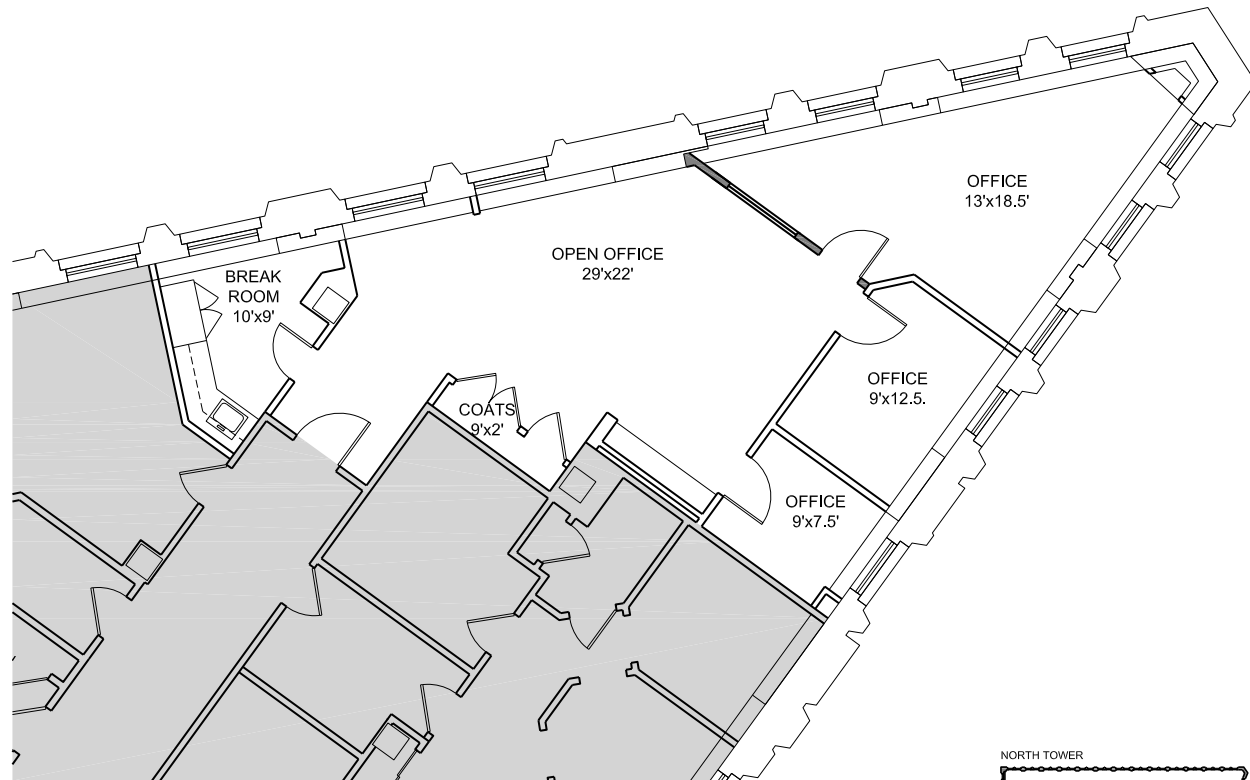

THE WRIGLEY BUILDING CHICAGO

SUITE S1016 1,479 RSF

headcount: 5-7 employees
efficiency: 211-296 rsf / employee
workspace: 3 private offices
2-4 workstations
common: kitchen/break area
I.T. closet
copy area
coat closet