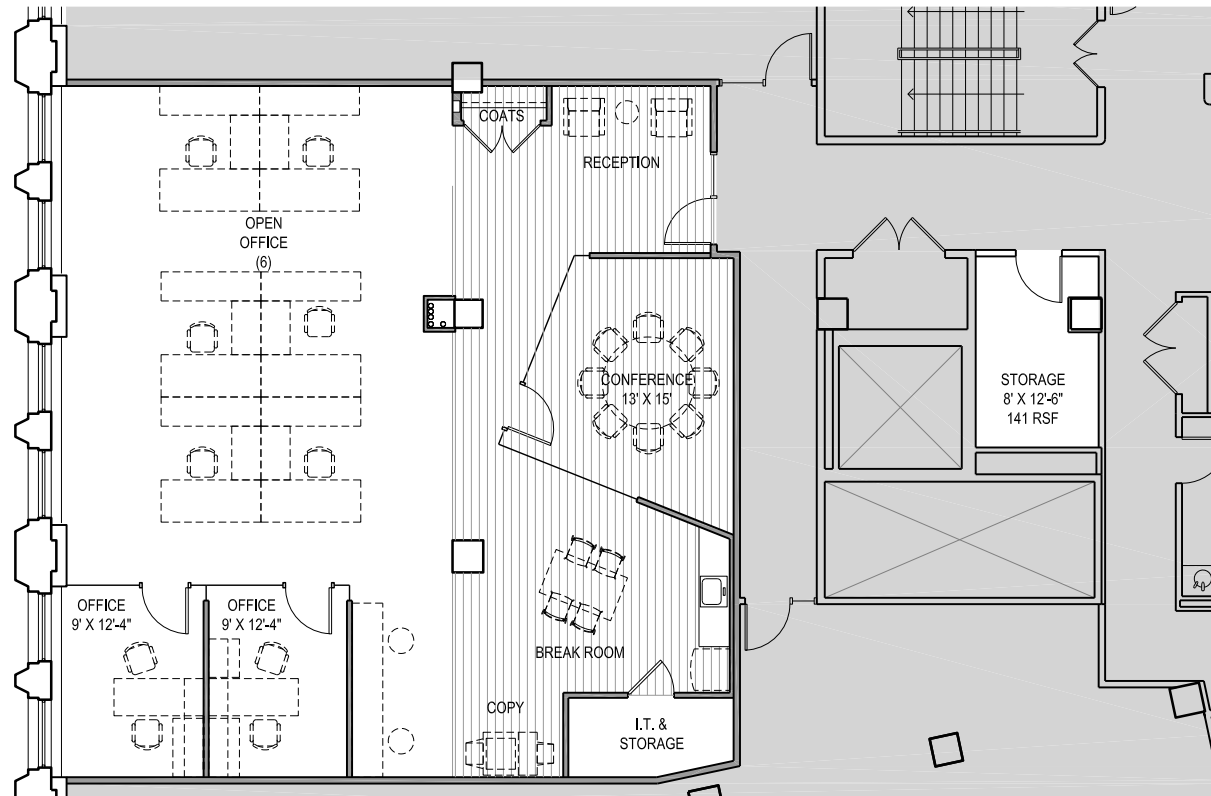

THE WRIGLEY BUILDING CHICAGO

SUITE N950 2,488 RSF

Spec Plan A

headcount: 8 employees
efficiency: 311 rsf/employee
workspace: 2 private offices
6 workstations
common: conference room
reception kitchen/
breakroom IT
closet/storage

Existing Conditions Plan

Erica Marshall
emarshall@zeller.us
312.229.8942

Howard Meyer
hmeyer@zeller.us
312.229.8947

THE WRIGLEY BUILDING CHICAGO

SUITE N950 2,488 RSF

Spec Plan B

headcount: 12 employees 207

efficiency: rsf/employee

workspace: 2 private offices
10 workstations

common: conference room
reception kitchen/
breakroom IT
closet/storage

Existing Conditions Plan

Erica Marshall
emarshall@zeller.us
312.229.8942

Howard Meyer
hmeyer@zeller.us
312.229.8947