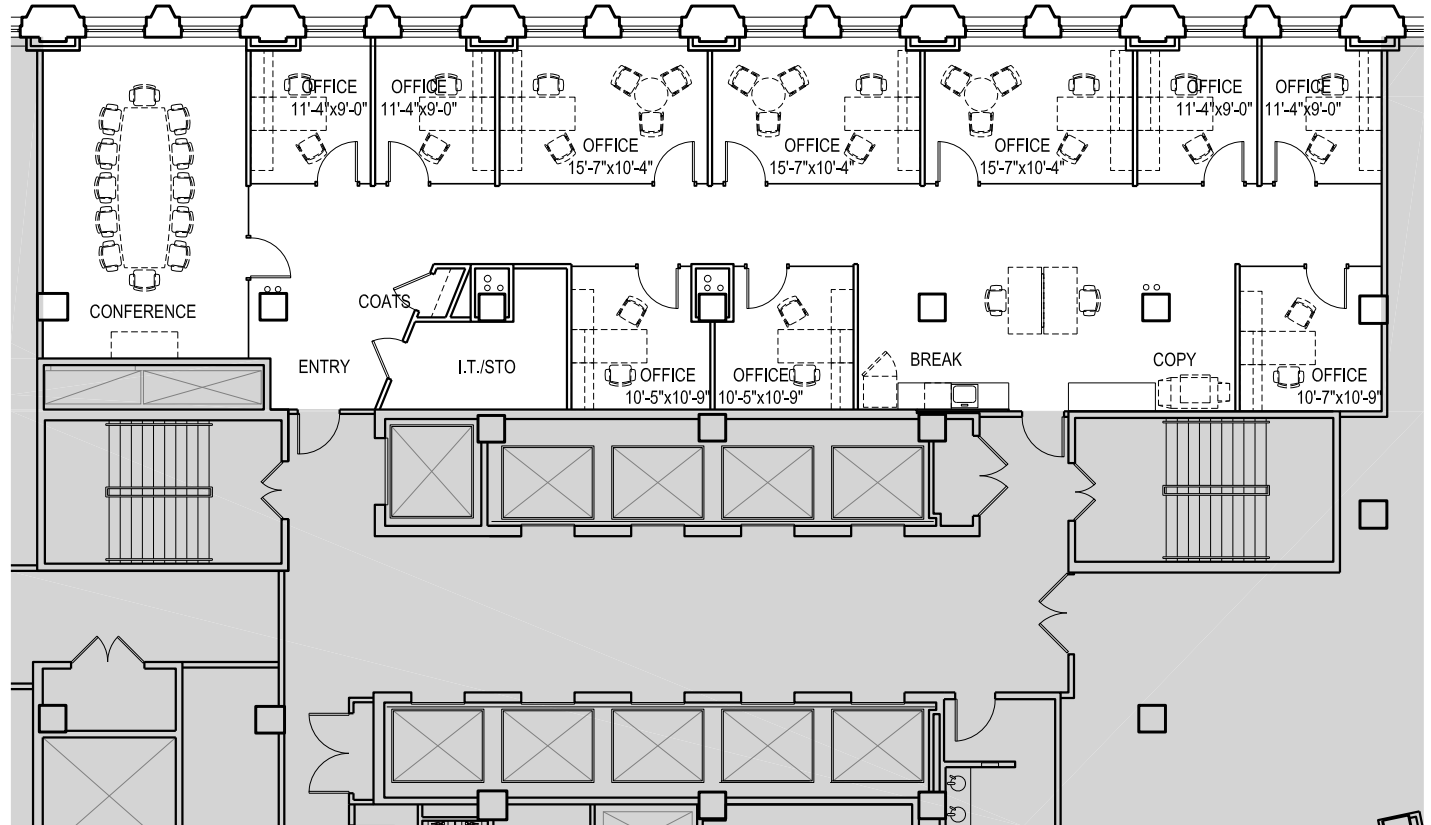

THE WRIGLEY BUILDING CHICAGO

SUITE N850 3,341 RSF

headcount: 12 employees
efficiency: 278 rsf/employee
workspace: 10 private offices
2 workstations
common: 1 conference room
kitchen/copy
IT closet/storage
coat closet

Existing Conditions Plan

Furniture for illustrative purposes

Erica Marshall
emarshall@zeller.us
312.229.8942

Howard Meyer
hmeyer@zeller.us
312.229.8970