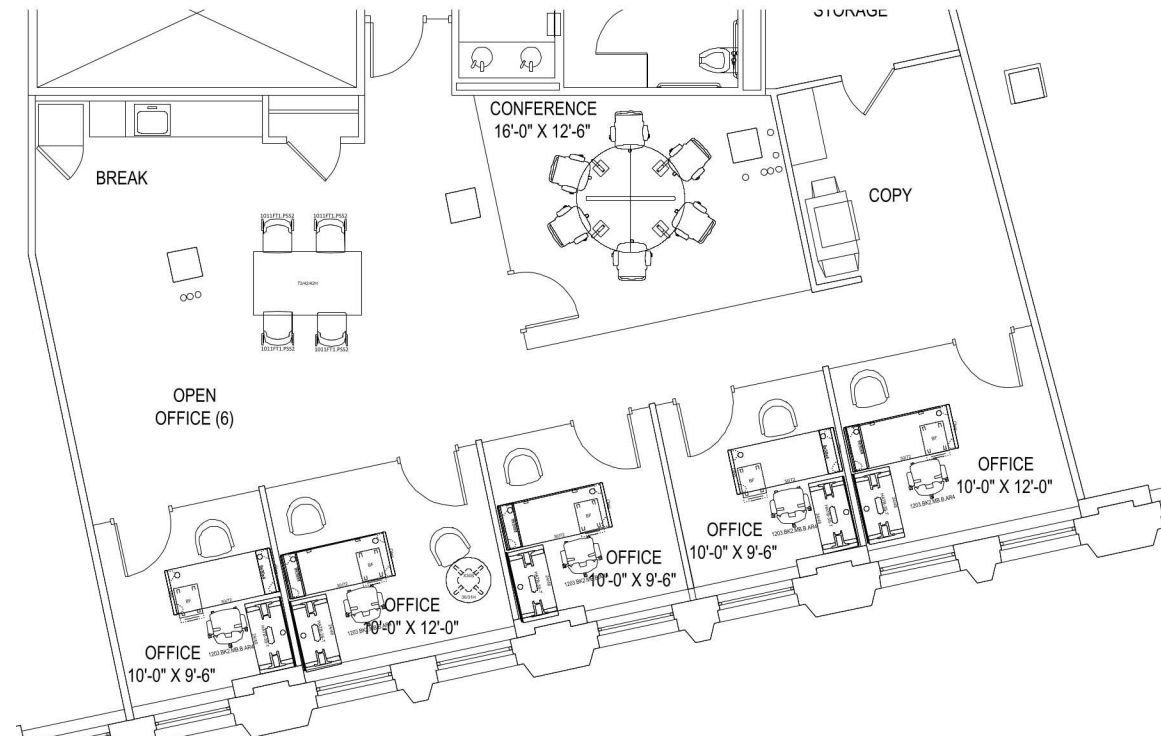

THE WRIGLEY BUILDING CHICAGO

SUITE N670 2,164 RSF

headcount: 9 employees
efficiency: 240 rsf / employee
workspace: 5 private offices
4 workstations
common: conference room
kitchen/break area
I.T. closet
copy area
coat closet