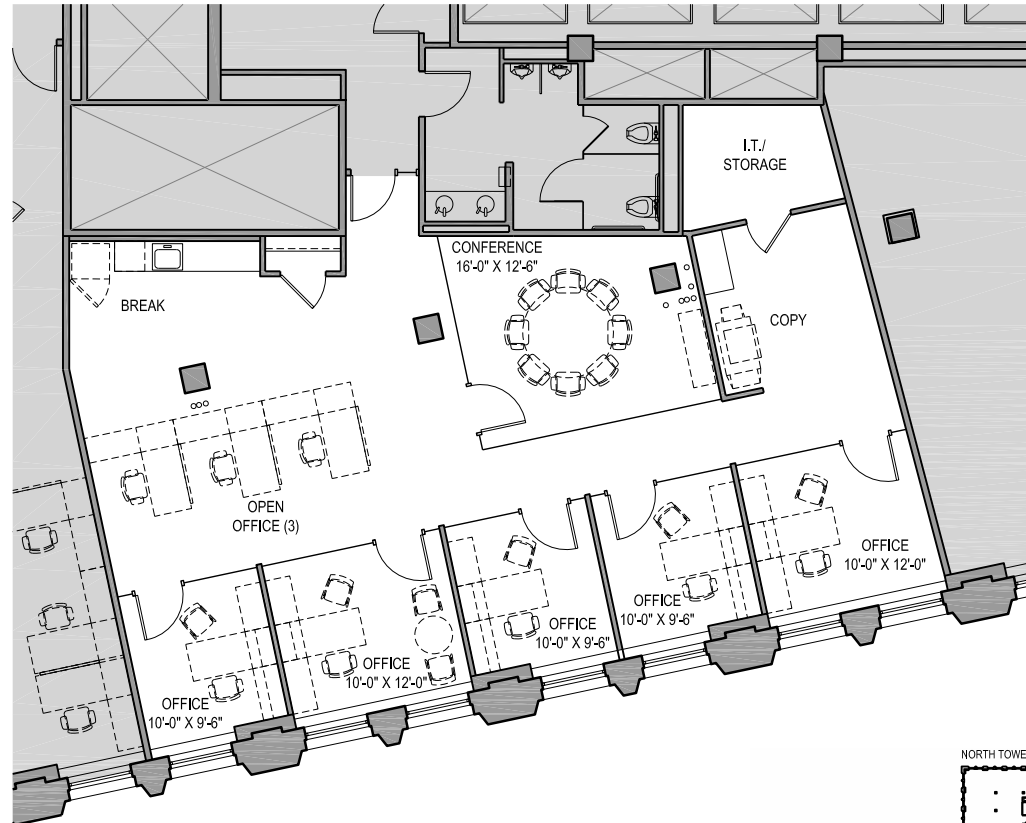

THE WRIGLEY BUILDING CHICAGO

SUITE N670 2,164 RSF

headcount: 8 employees

efficiency: 271 rsf / employee

workspace: 5 private offices
3 workstations

common: conference room
kitchen/break area
I.T. closet
copy area
coat closet