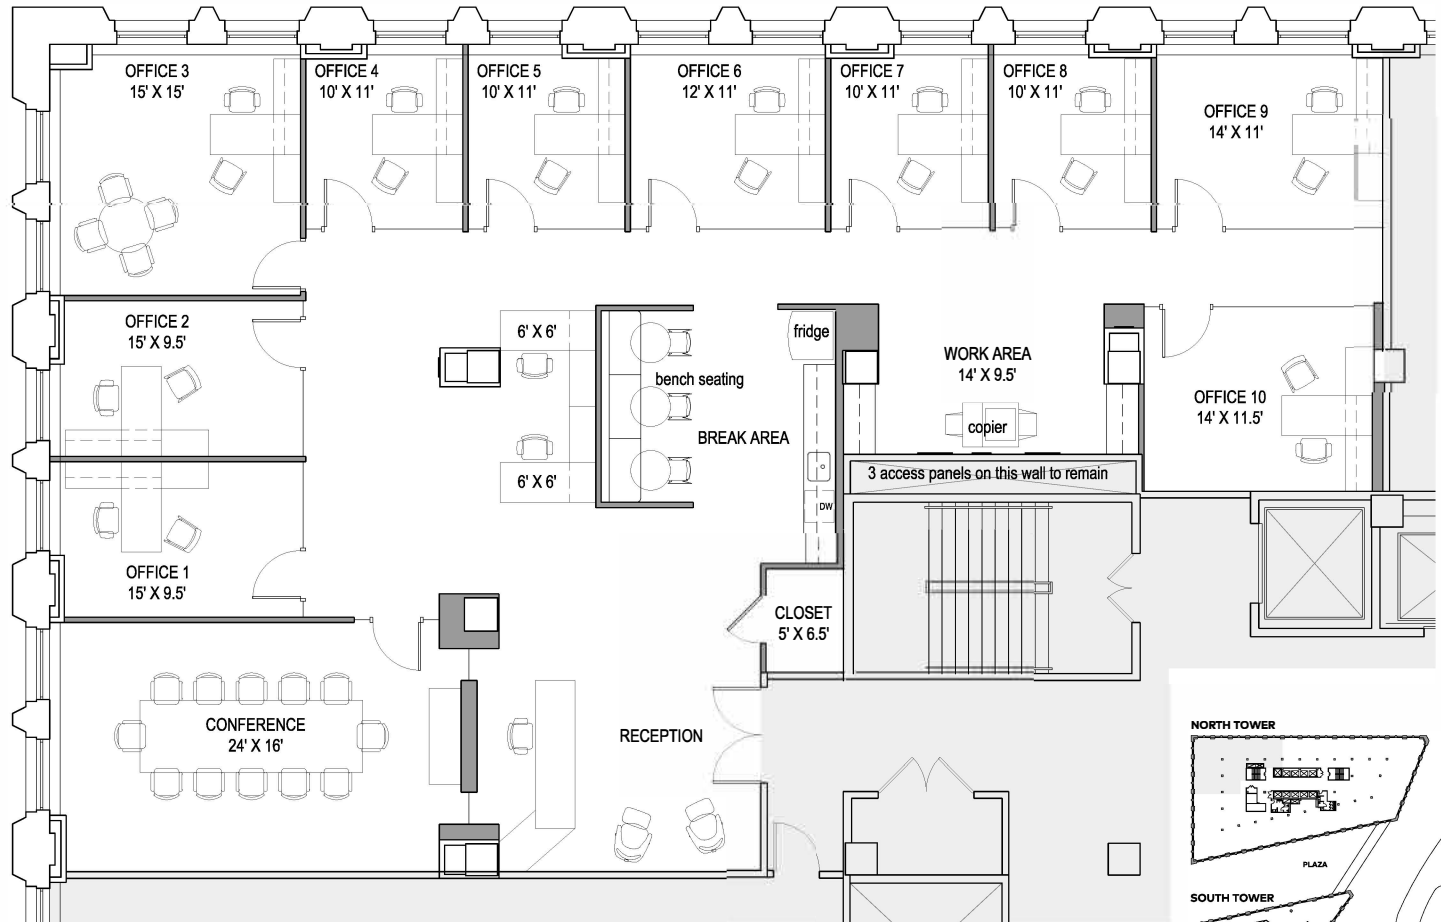

THE WRIGLEY BUILDING CHICAGO

SUITE N1150 4,195 RSF

Spec Plan B

- headcount: 13 employees
- efficiency: 323 rsf / employee
- workspace: 10 private offices
3 workstations
- common: conference room
reception
break room storage
closet copy area