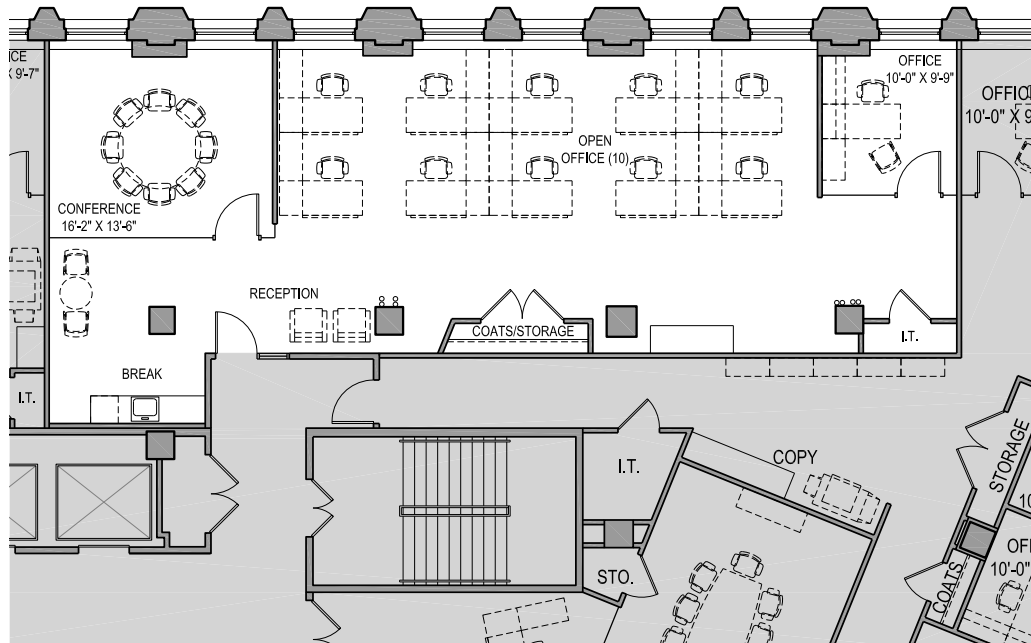

THE WRIGLEY BUILDING CHICAGO

SUITE N1050 1,886 RSF

headcount: 11 employees
efficiency: 171 rsf/employee
workspace: 1 private office
10 workstations
common: conference room
break room
IT closet
coat closet

Furnished as shown