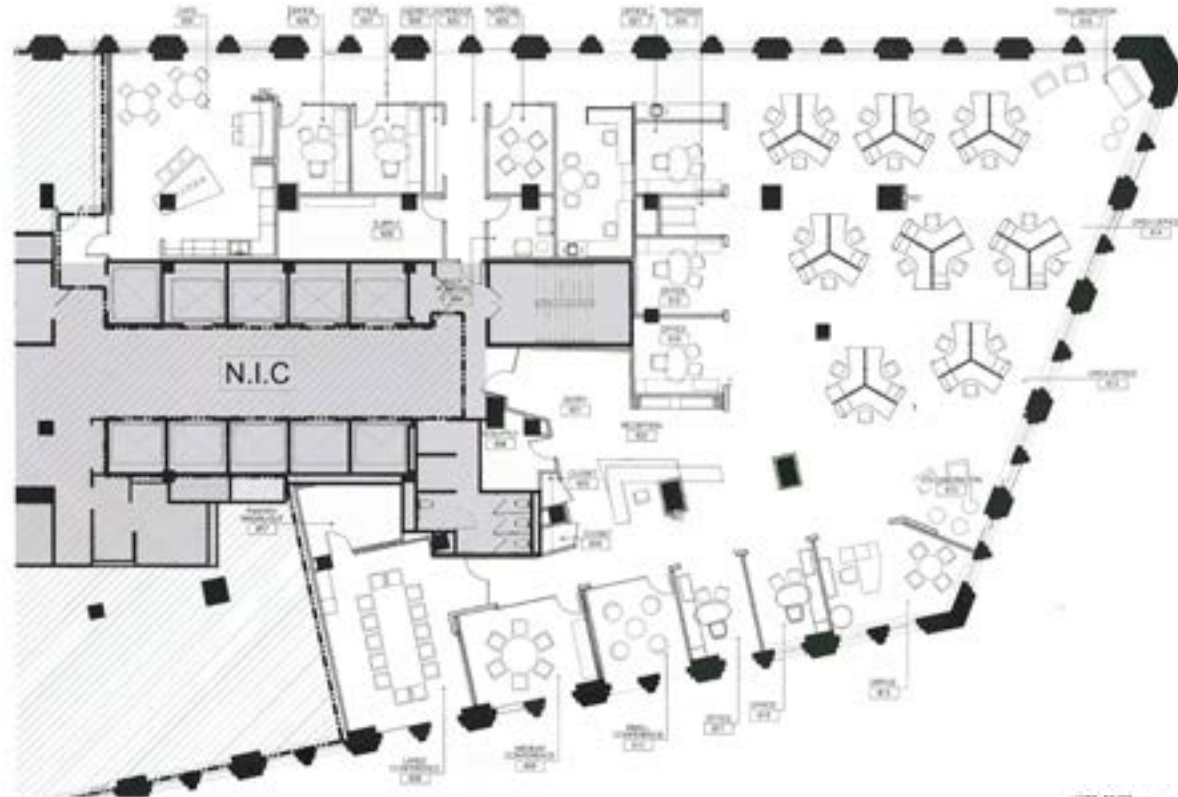

THE WRIGLEY BUILDING CHICAGO

SUITE N600 9,777 RSF

SPEC PLAN A

headcount: 32 employees
efficiency: 306 rsf / employee
workspace: 8 private offices
24 workstations
common: 4 conference rooms
2 huddle areas
reception
kitchen
storage closet
IT closet
elevator ID

Existing Conditions

Furniture for illustrative purposes

Erica Marshall
emarshall@zeller.us
312.229.8942

Howard Meyer
hmeyer@zeller.us
312.229.8947

Take a Virtual Tour: <https://my.matterport.com/show/?m=GriwChQm31X>

THE WRIGLEY BUILDING CHICAGO SUITE N600