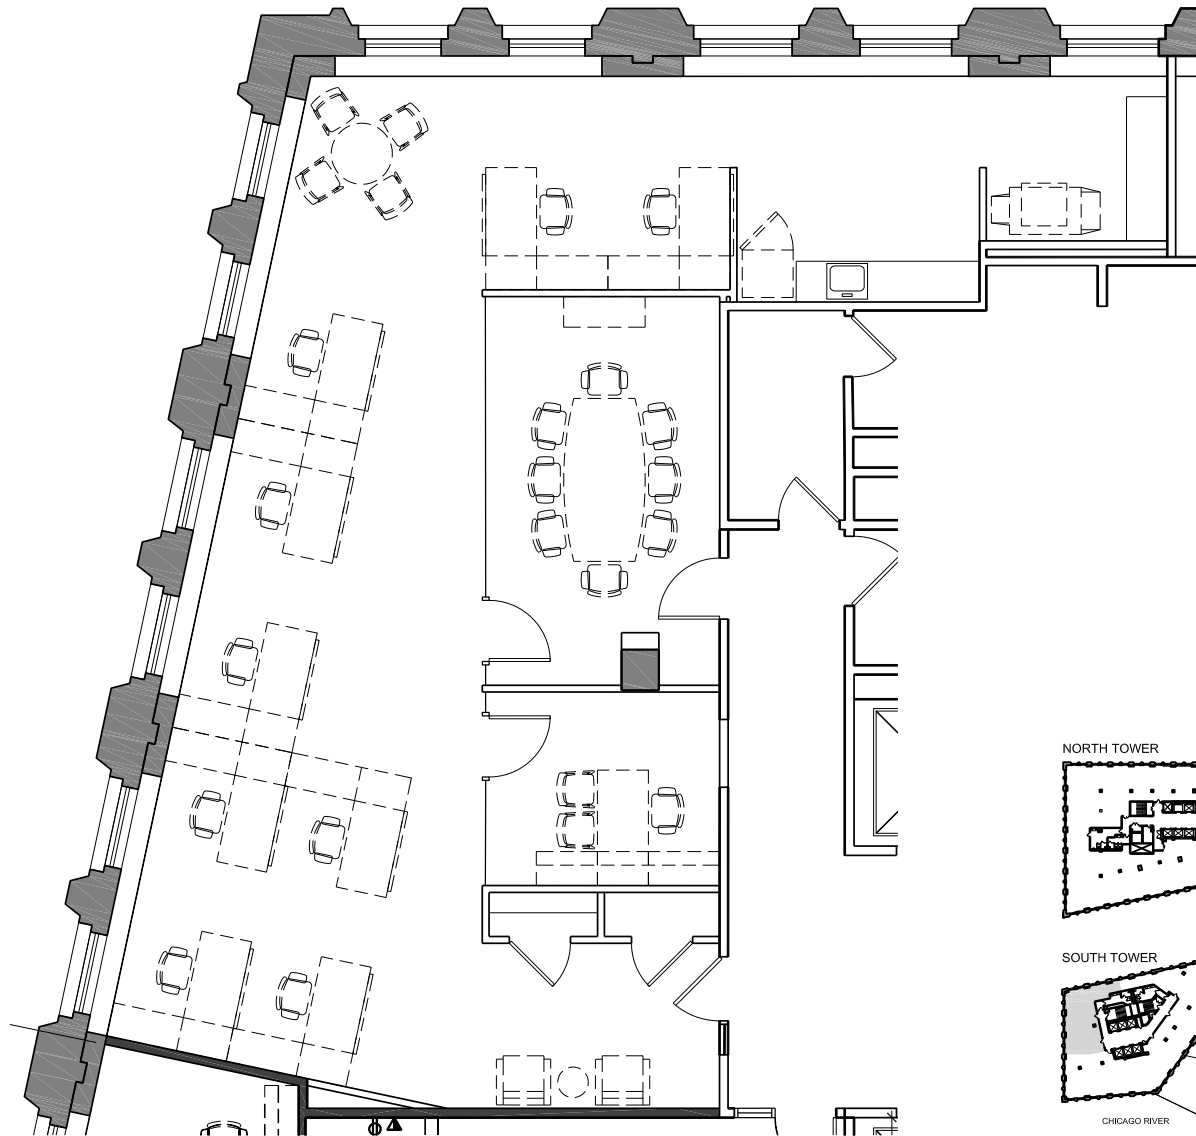

THE WRIGLEY BUILDING CHICAGO

SUITE S1000 1,975 RSF

headcount: 10 employees
efficiency: 384 rsf/employee
workspace: 1 private office
9 workstations
common: conference room
kitchen
work area
IT closet
coat closet
other: elevator ID

Partially furnished

Erica Marshall
emarshall@zeller.us
312.229.8942

Howard Meyer
hmeyer@zeller.us
312.229.8970

Take a Virtual Tour: <https://my.matterport.com/show/?m=X93GQuZkj8i>