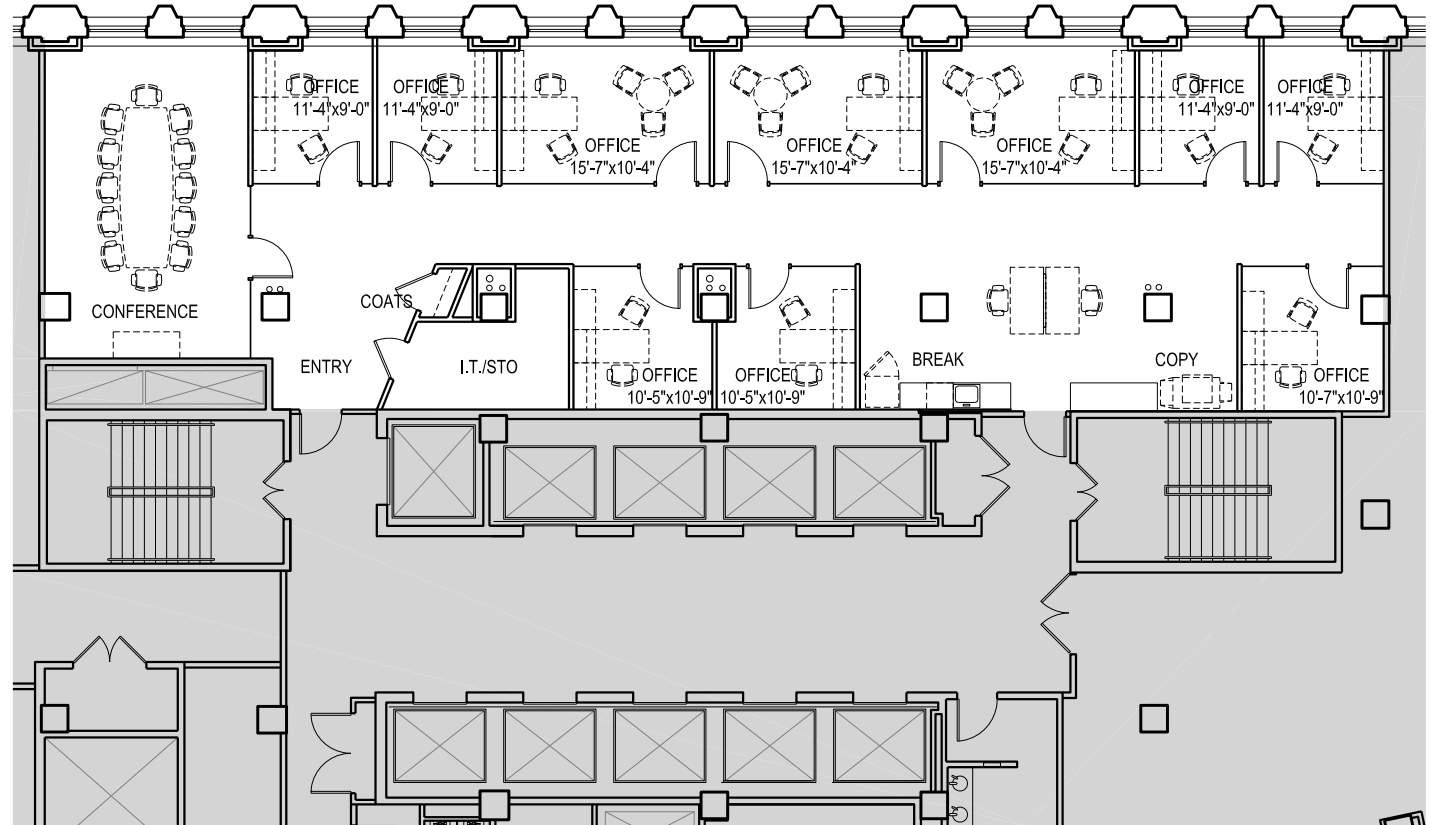

THE WRIGLEY BUILDING CHICAGO

SUITE N850 3,341 RSF

headcount: 12 employees
efficiency: 278 rsf/employee
workspace: 10 private offices
2 workstations
common: 1 conference room
kitchen/copy
IT closet/storage
coat closet

Existing Conditions Plan

Furniture for illustrative purposes

Erica Marshall
emarshall@zeller.us
312.229.8942

Howard Meyer
hmeyer@zeller.us
312.229.8970