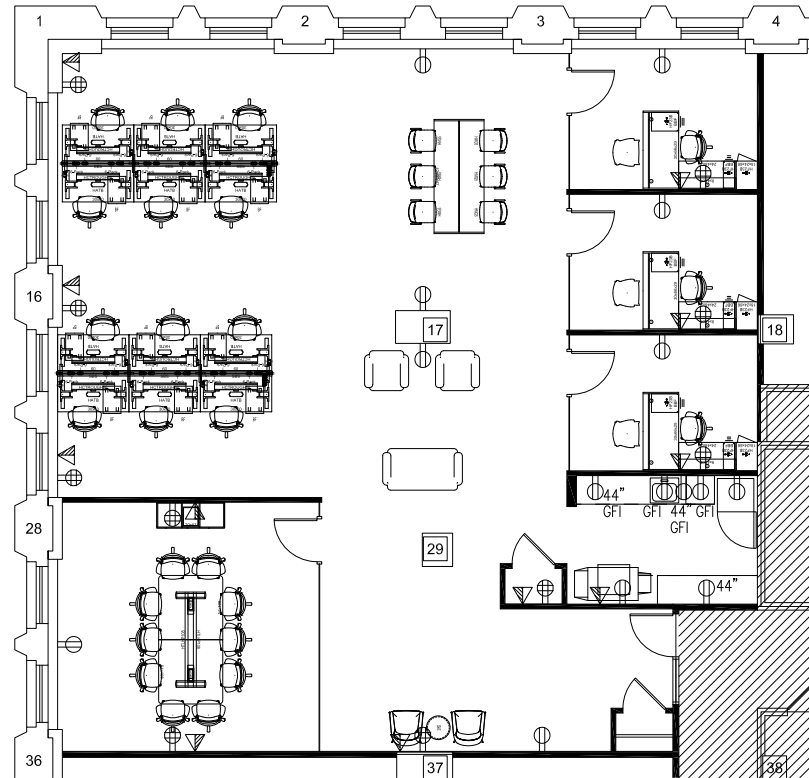

THE WRIGLEY BUILDING CHICAGO

SUITE N710 3,032 RSF

headcount: 15 employees

efficiency: 202 rsf / employee

workspace: 3 private offices
12 workstations

common: conference room
reception
kitchen / copy
I.T. closet