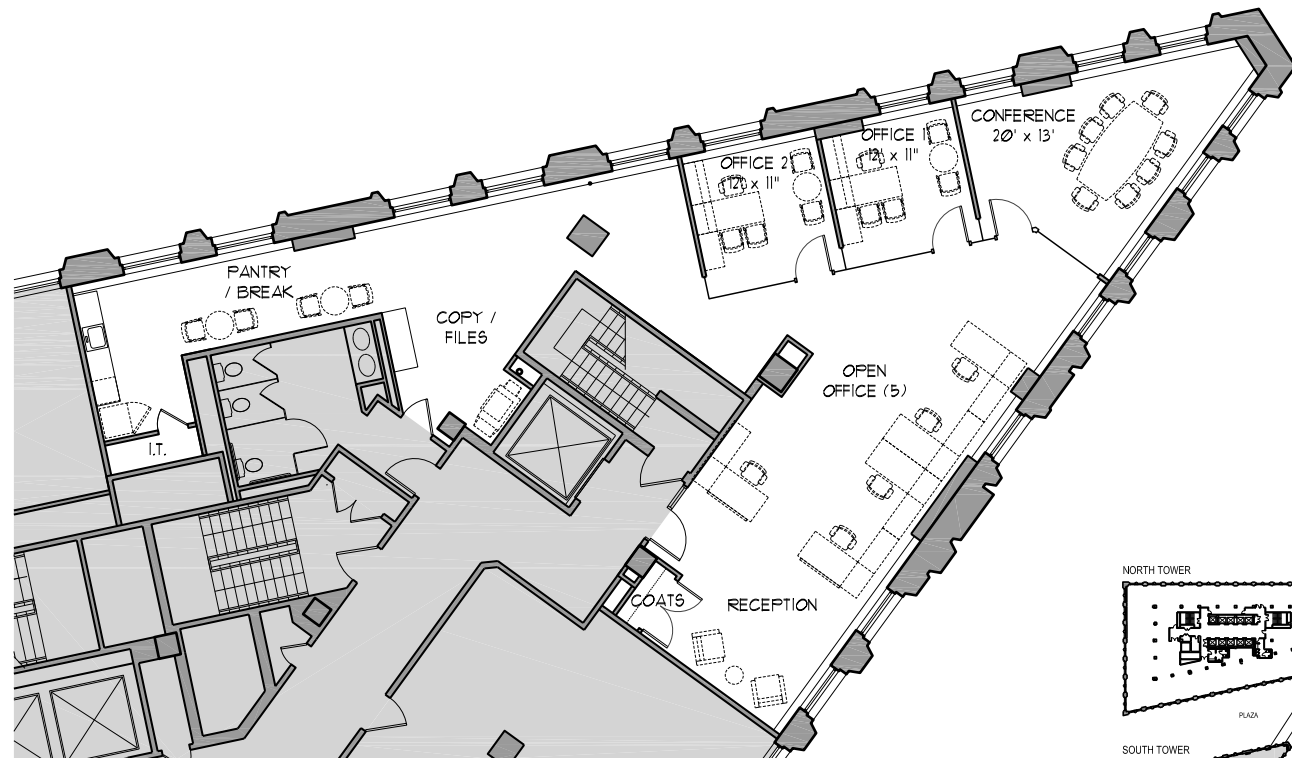

THE WRIGLEY BUILDING CHICAGO

SUITE S1680 2,688 RSF

headcount: 7 employees

efficiency: 384 rsf/employee

workspace: 2 private offices
5 workstations

common: 1 conference room
reception
kitchen
IT closet
coat closet