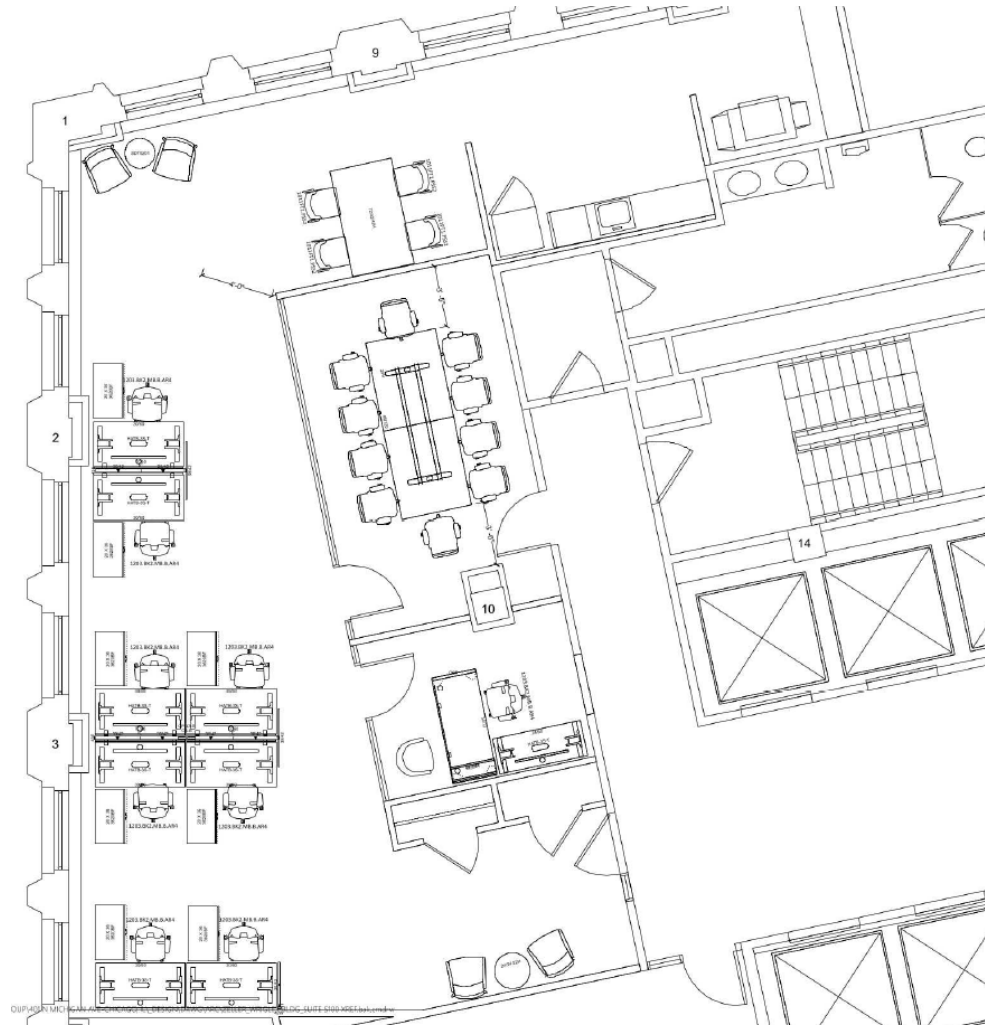

THE WRIGLEY BUILDING CHICAGO

SUITE S1000 1,975 RSF

headcount: 9 employees
efficiency: 219 rsf/employee
workspace: 1 private office
common: 8 workstations
conference room
kitchen
work area
IT closet
coat closet
other: elevator ID

Erica Marshall
emarshall@zeller.us
312.229.8942

Howard Meyer
hmeyer@zeller.us
312.229.8970

Building Website: <https://zeller.us/thewrigleybuilding/>

KEY PLAN