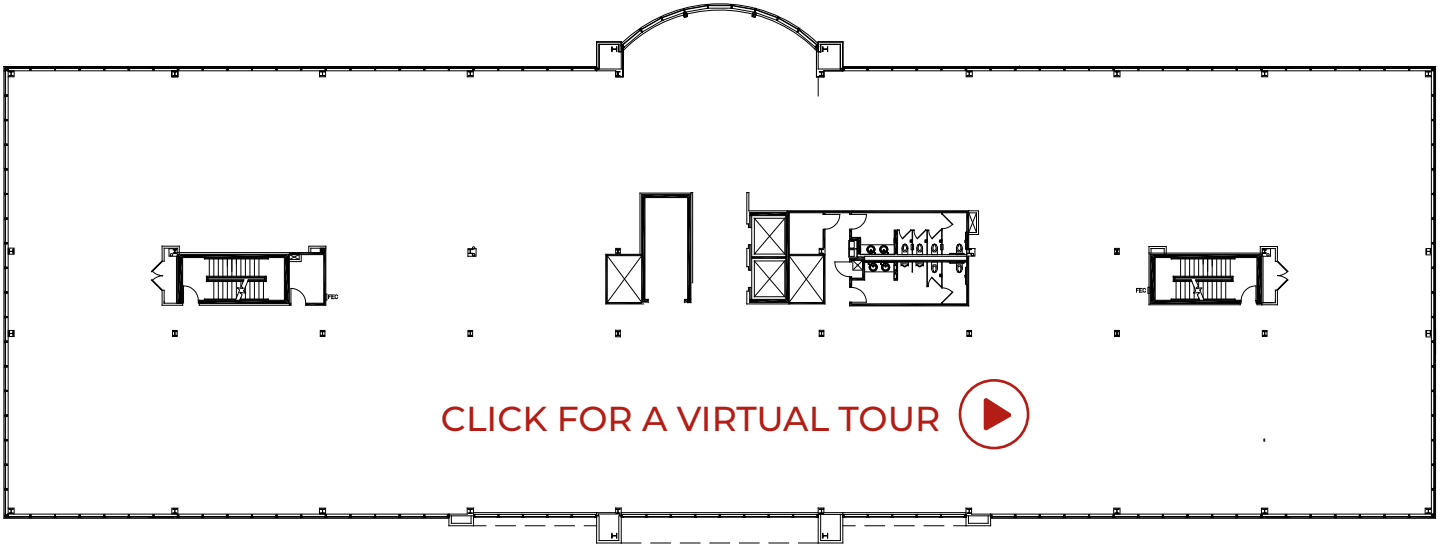

2ND FLOOR DEMO 28,410 SF

3RD FLOOR SPEC SUITE

SUITE 320 - 3,301 RSF