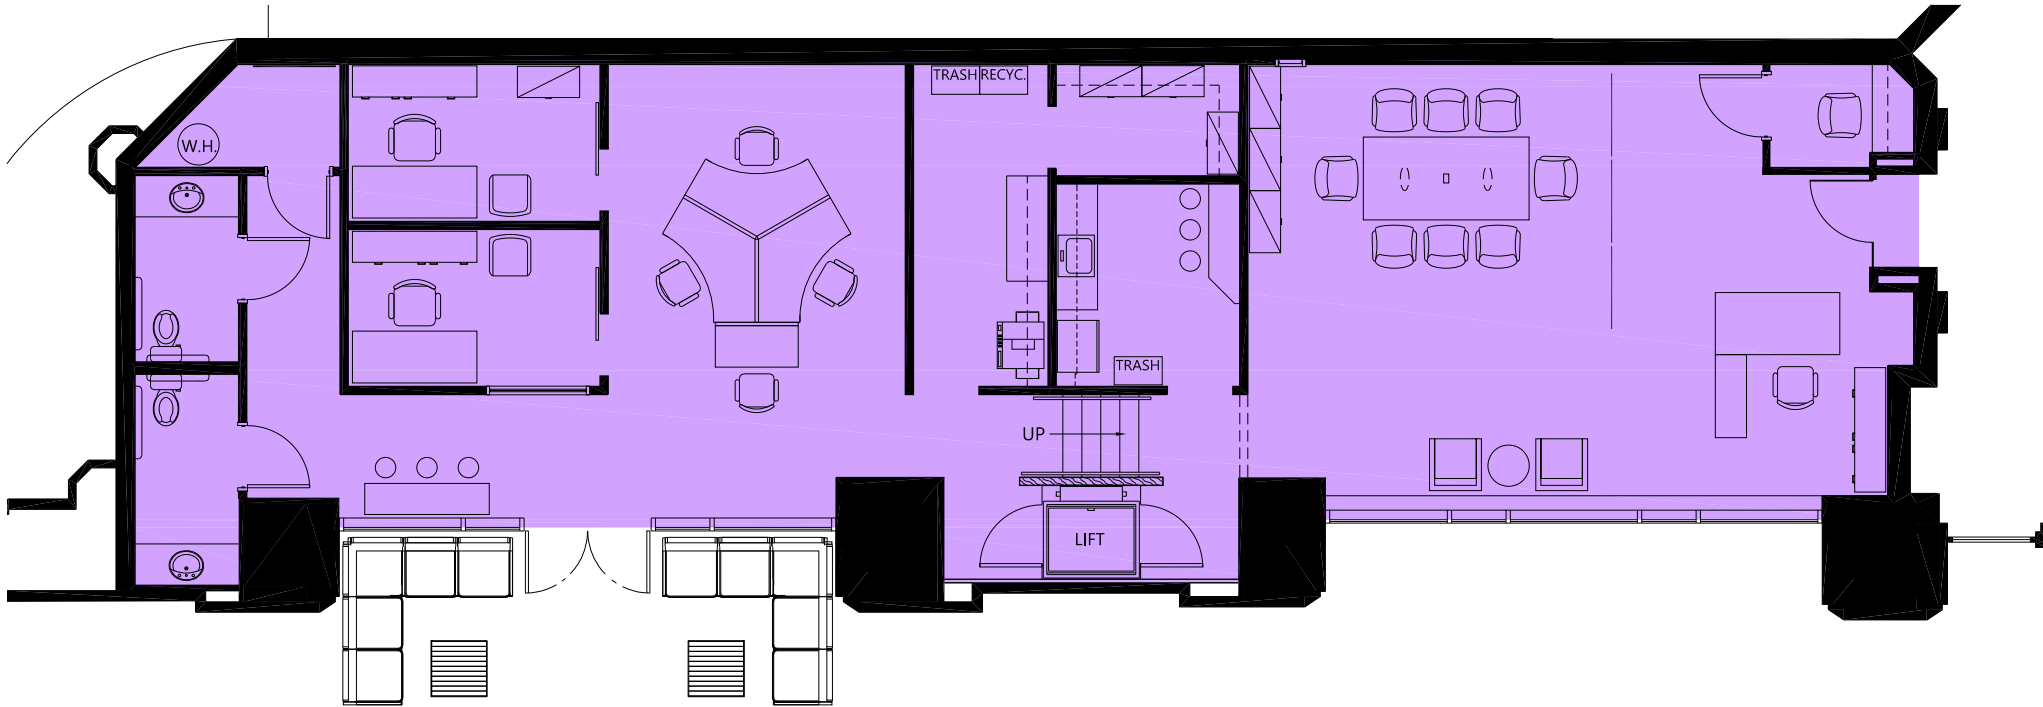

Resurgens Plaza

945 E. Paces Ferry Road Atlanta, GA 30326

1st Floor - Suite 150
2,454 RSF

PATH 400 (Multi-model Path)

Zeller Realty Group®

Available Space

Caroline Nolen (770) 956-3355
Caroline.Nolen@cushwake.com
Kyle Kenyon (404) 853-5316
Kyle.Kenyon@cushwake.com

LBA ARCHITECTURE + INTERIOR DESIGN
5076 WINTERS CHAPEL RD, SUITE 100
ATLANTA, GA 30360
(o) 770.398.3207