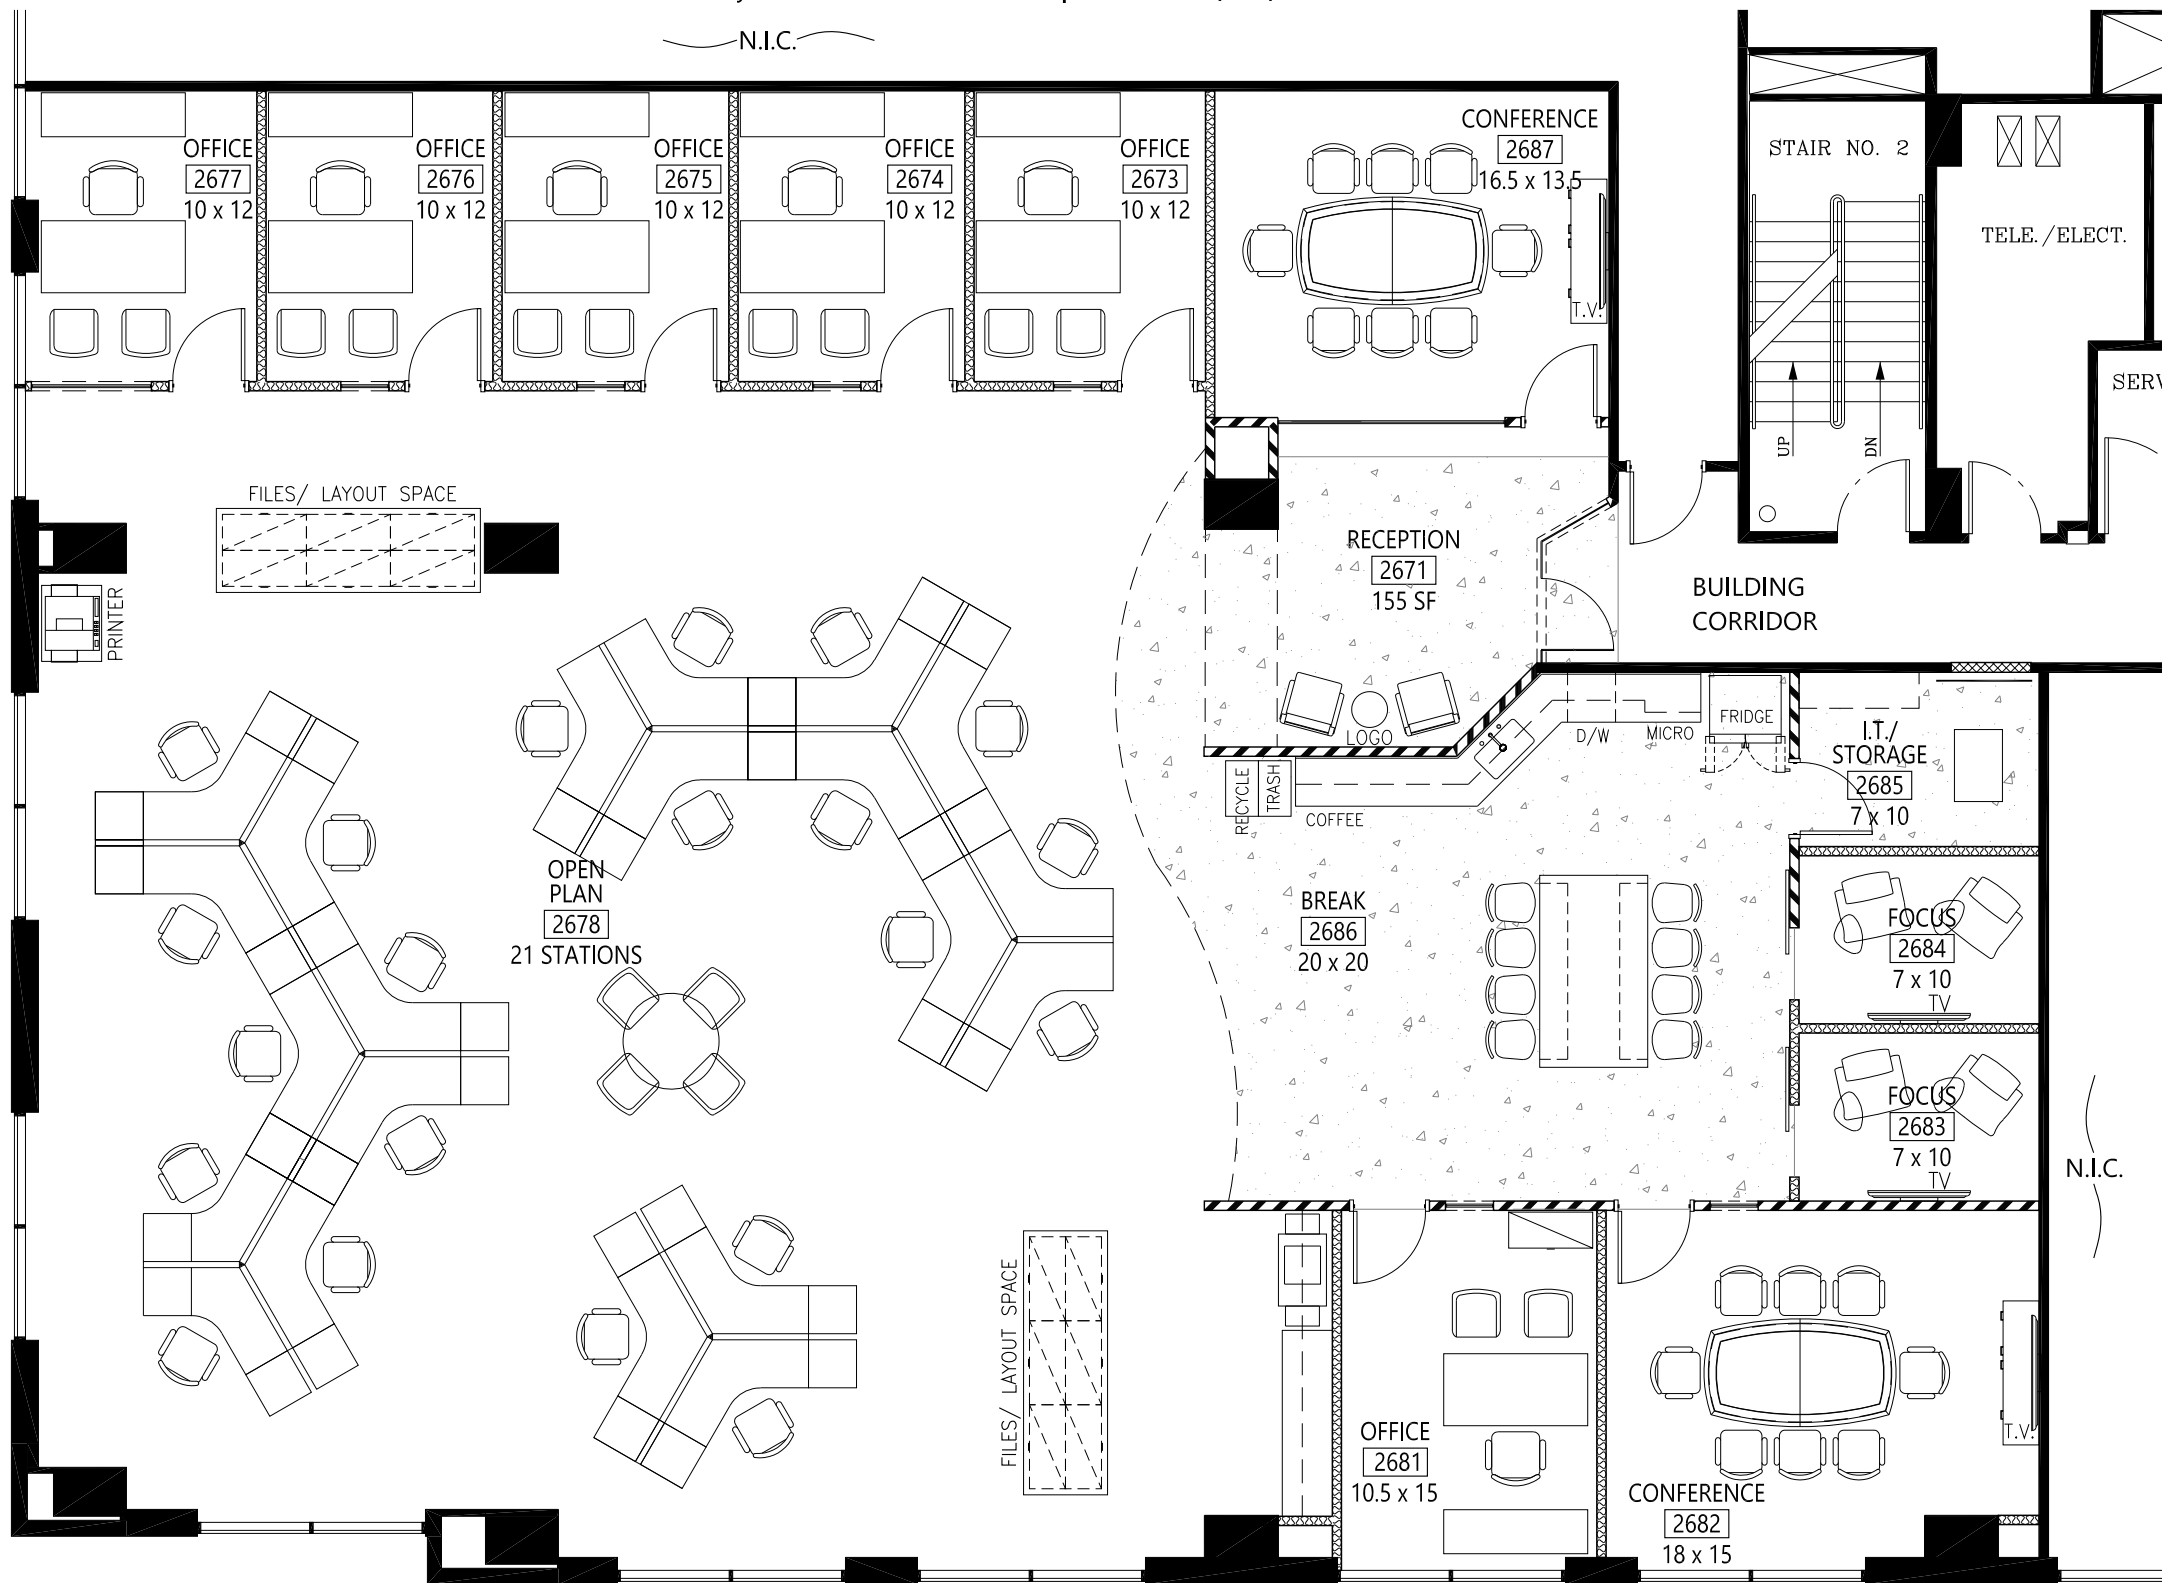

# Resurgens Plaza

945 E. Paces Ferry Road Atlanta, GA 30326

26 Floor - Suite 2670  
5,629 RSF

Date: 03/14/2019 LBA # 19079

KEY PLAN