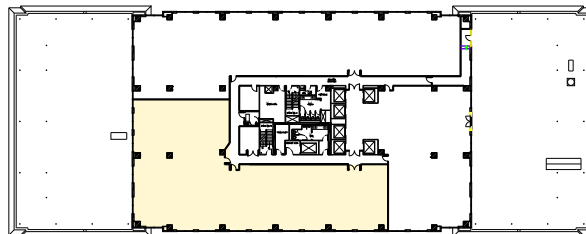

## Available Space

**LBA** ARCHITECTURE + INTERIOR DESIGN  
5076 WINTERS CHAPEL RD, SUITE 100  
ATLANTA, GA 30360  
(o) 770.398.3207