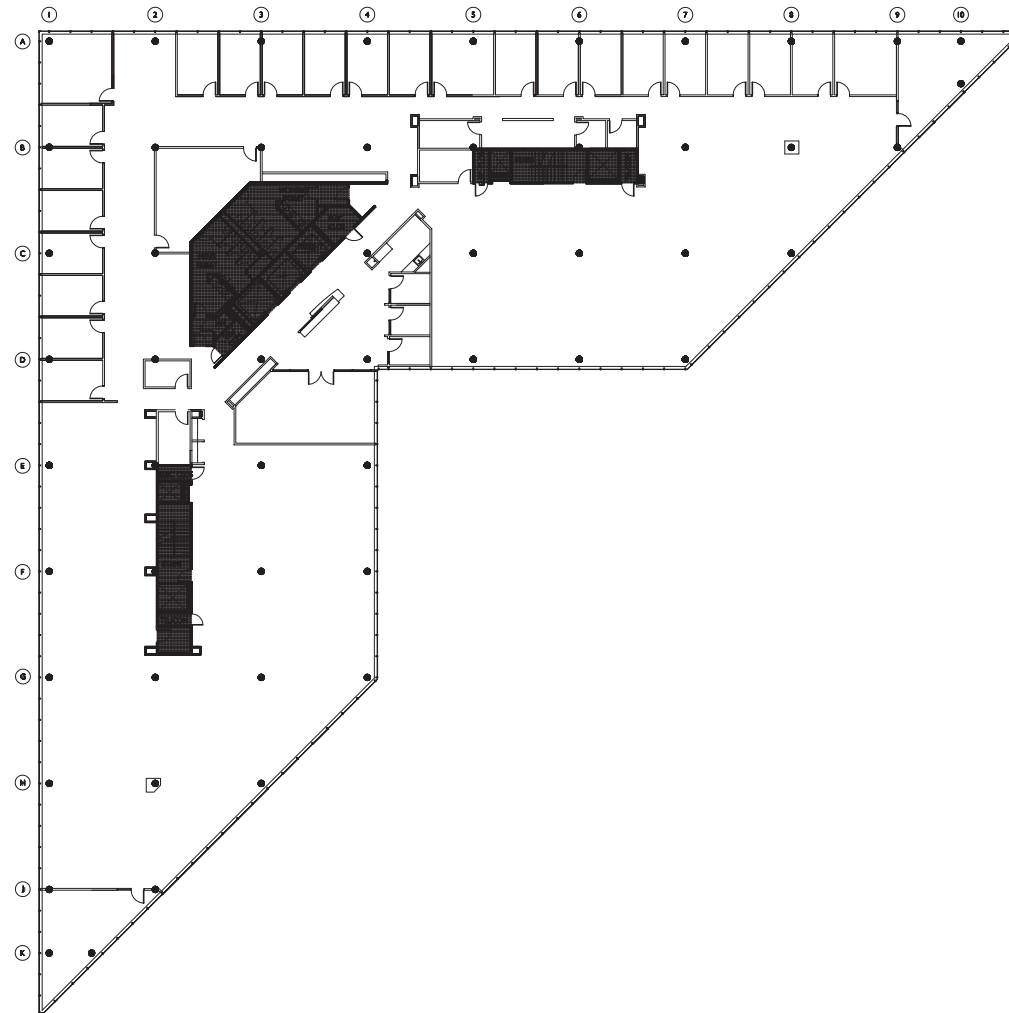

OLD ORCHARD TOWERS

5202 & 5250 OLD ORCHARD ROAD | SKOKIE, IL

WHERE CHICAGO MEETS
THE NORTH SHORE

EXISTING CONDITIONS S600 - 25,212 RSF

NORTH

Erica Marshall
312.229.8942
emarshall@zeller.us

Howard Meyer
312.229.8970
hmeyer@zeller.us