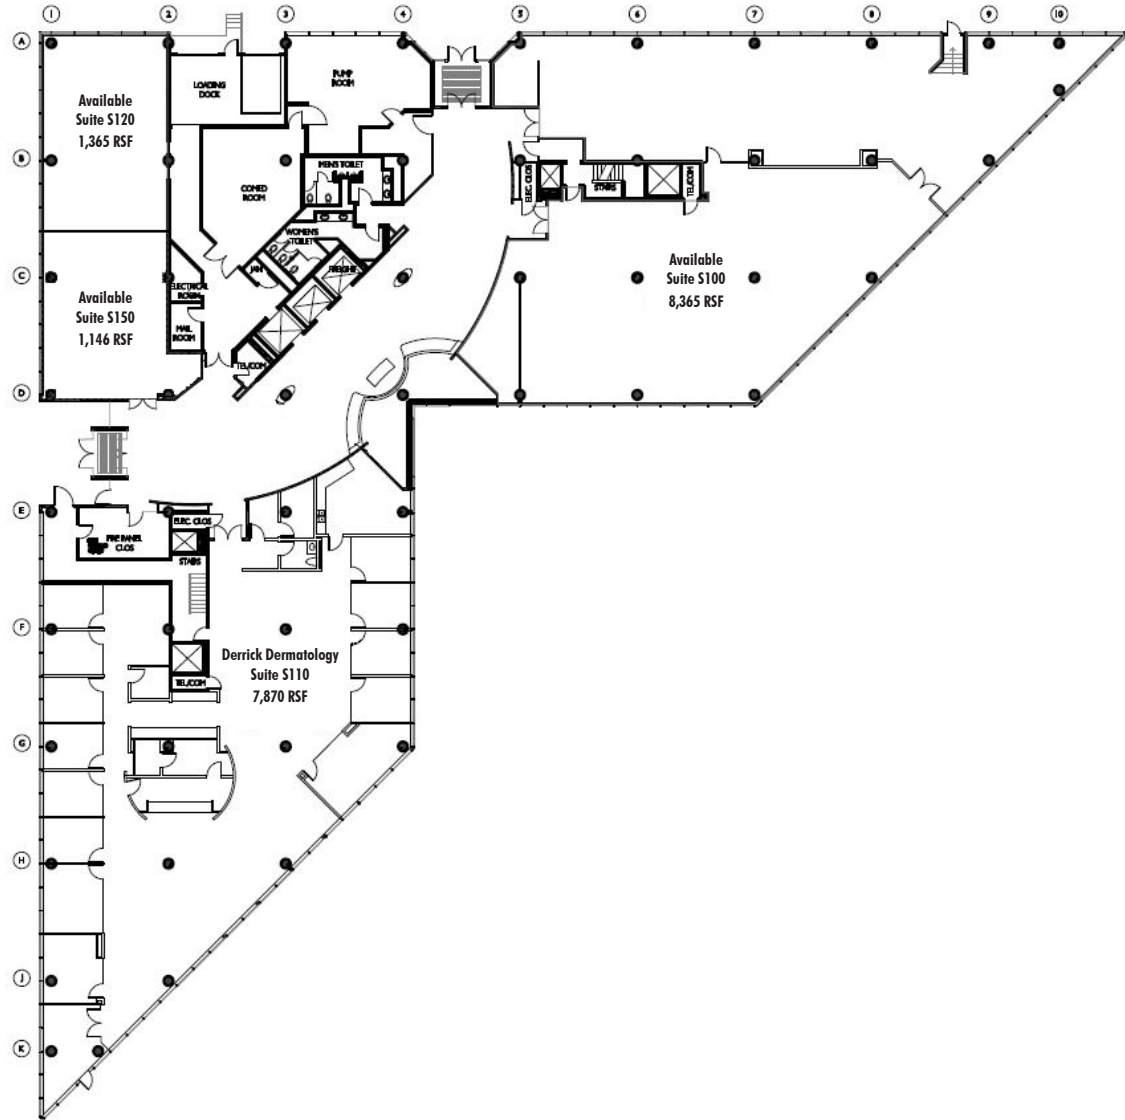

OLD ORCHARD TOWERS

5202 & 5250 OLD ORCHARD ROAD | SKOKIE, IL

WHERE CHICAGO MEETS
THE NORTH SHORE

SUITE S100 - 8,365 RSF

SUITE S150 - 1,146 RSF

SUITE S120 - 1,365 RSF
2,511 RSF

NORTH

Erica Marshall
312.229.8942
emarshall@zeller.us