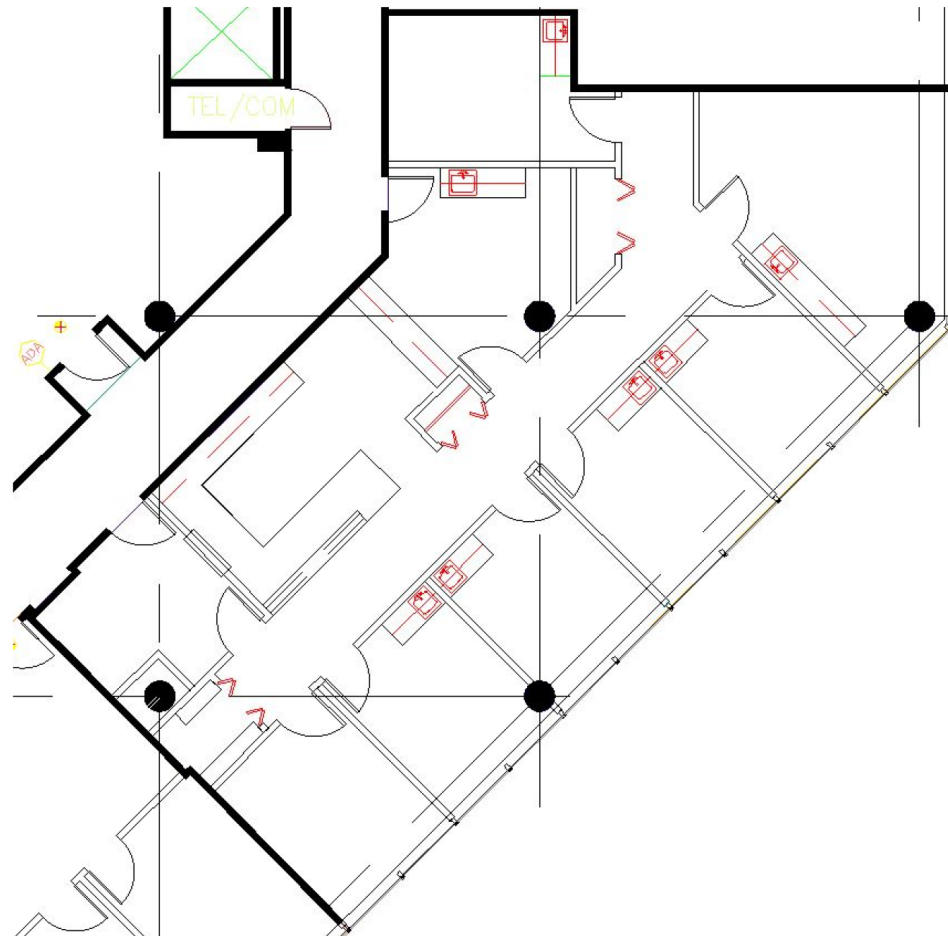

## SUITE N220 - 2,207 RSF

- 6 exam rooms with sinks
- 1 physician's office
- 1 large nurse station
- 1 kitchen