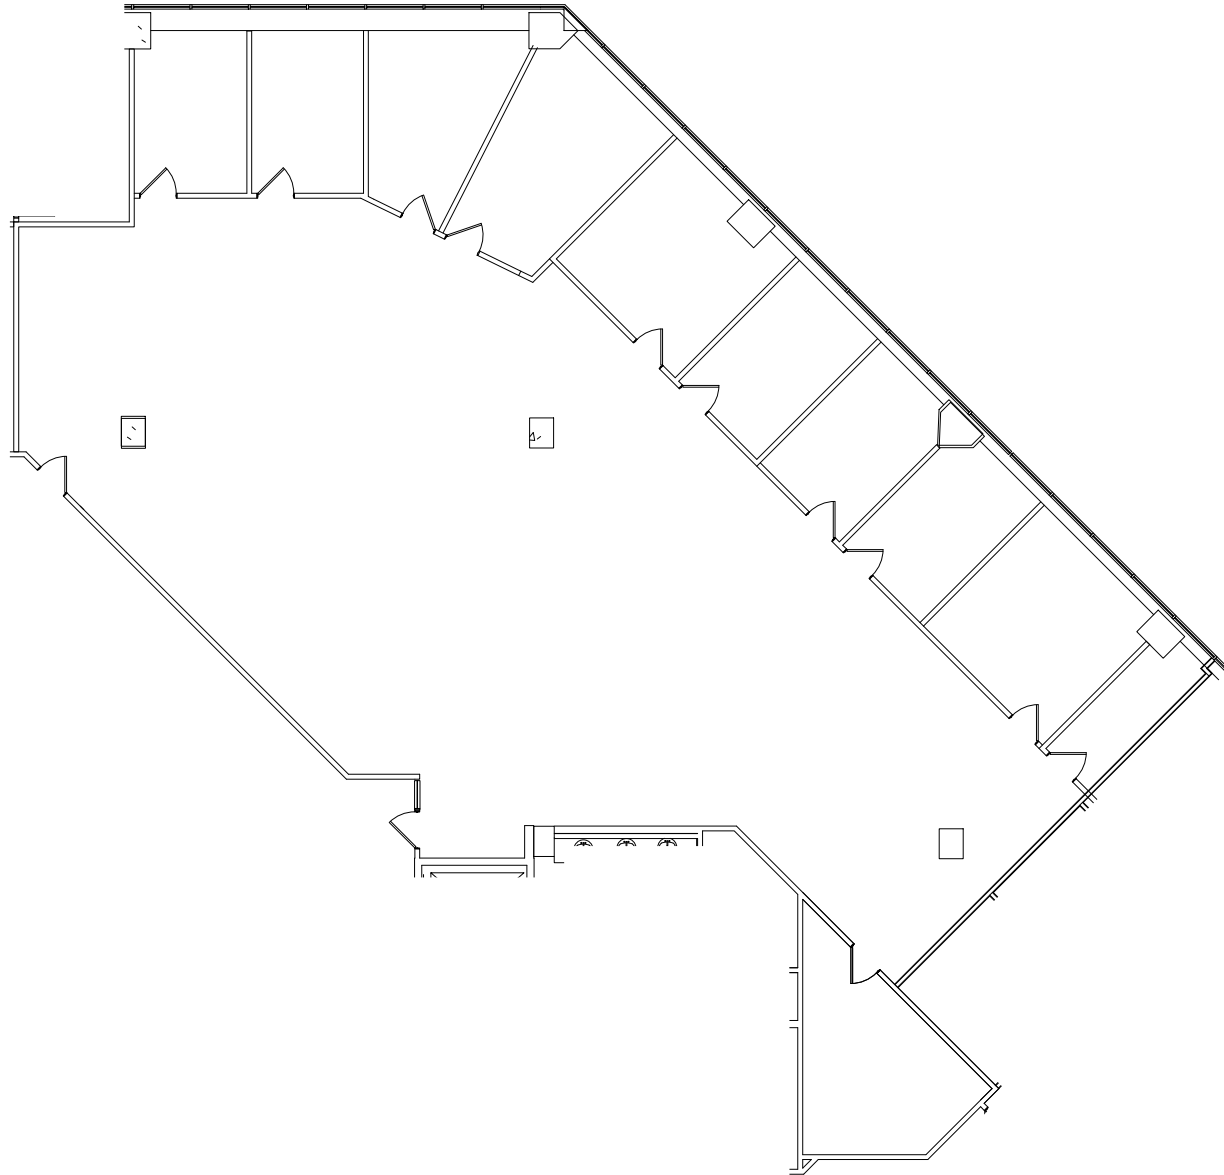

**3RD FLOOR KEY PLAN**

NOT TO SCALE

## SUITE 350

MERIDIAN MARK II  
11711 N. MERIDIAN STREET, CARMEL, IN