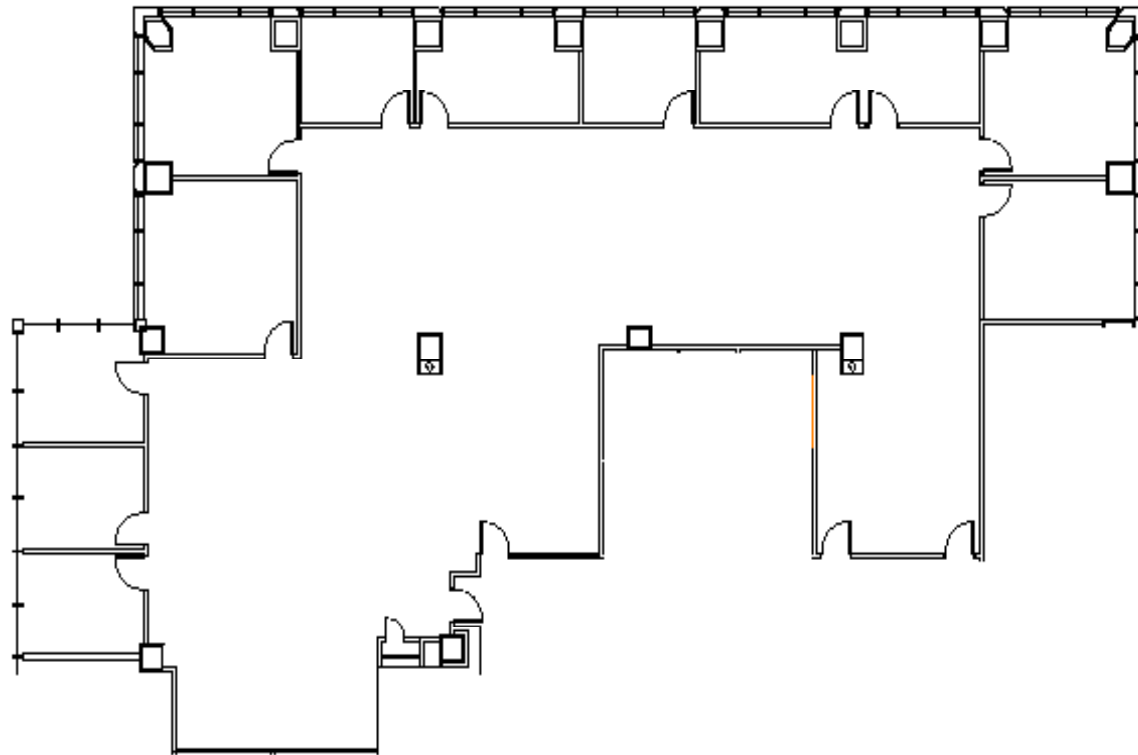

20th Floor

Suite 2000: 6,616 SF

Key Plan