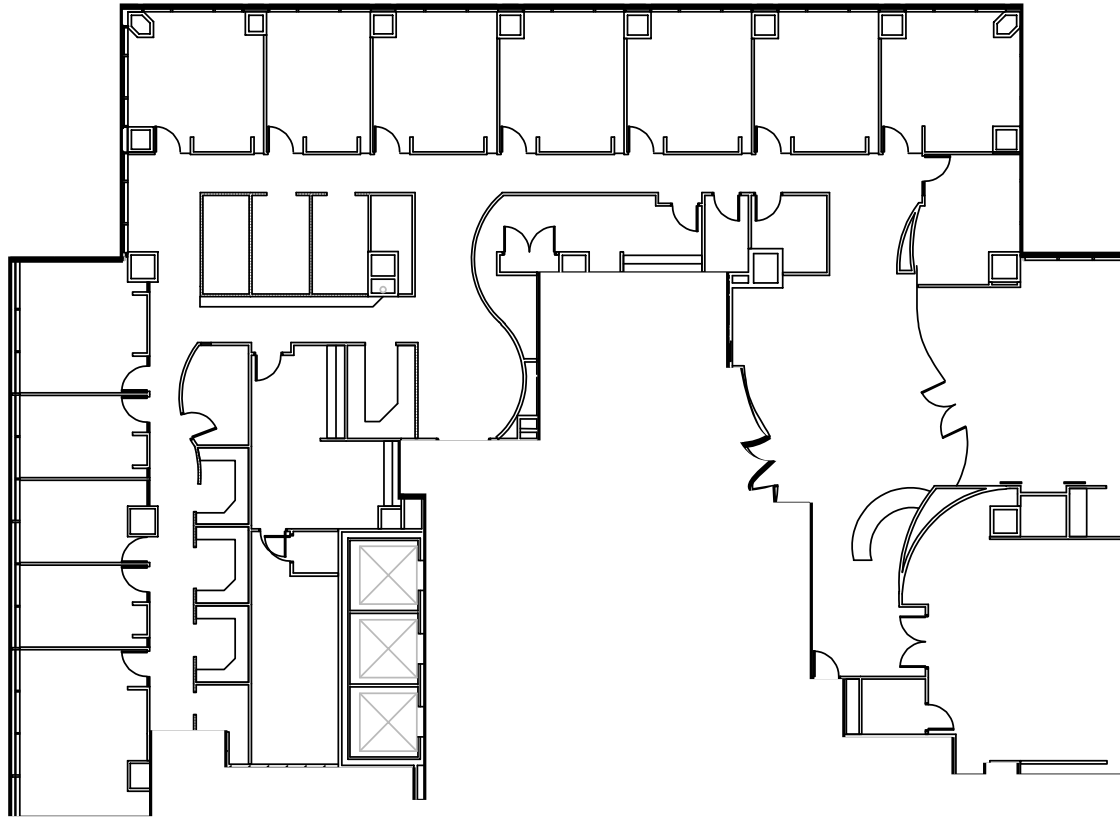

19th Floor

Suite 1990: 10,732 SF

Available 30 Days

Key Plan