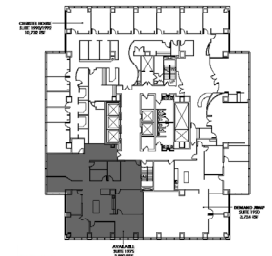

19th Floor

Suite 1975: 3,890 SF

Key Plan