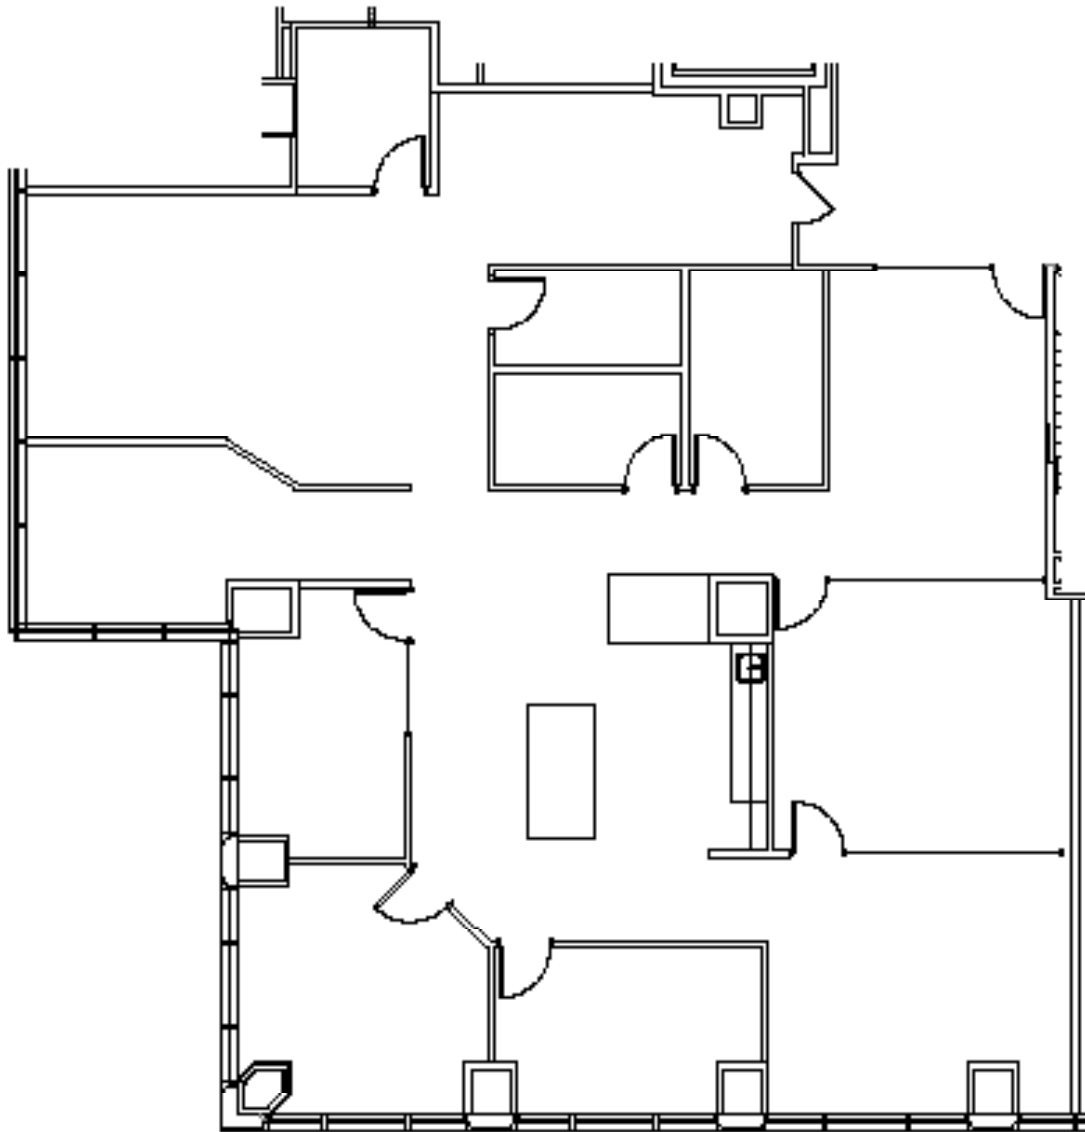

19th Floor

Suite 1975: 3,890 SF

Key Plan