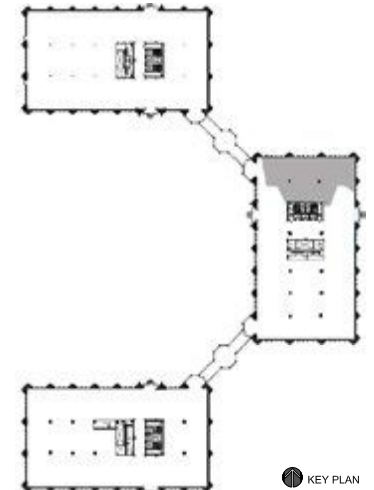

SUITE 175
6,178 RSF

For leasing information:

Jack Connors
773.304.4112
jack.connors@am.jll.com

Jeff Shay
773.858.1692
jeff.shay@am.jll.com

[CLICK HERE TO EXPERIENCE COMMERCE PLAZA
WWW.COMMERCE-PLAZA.COM](http://WWW.COMMERCE-PLAZA.COM)