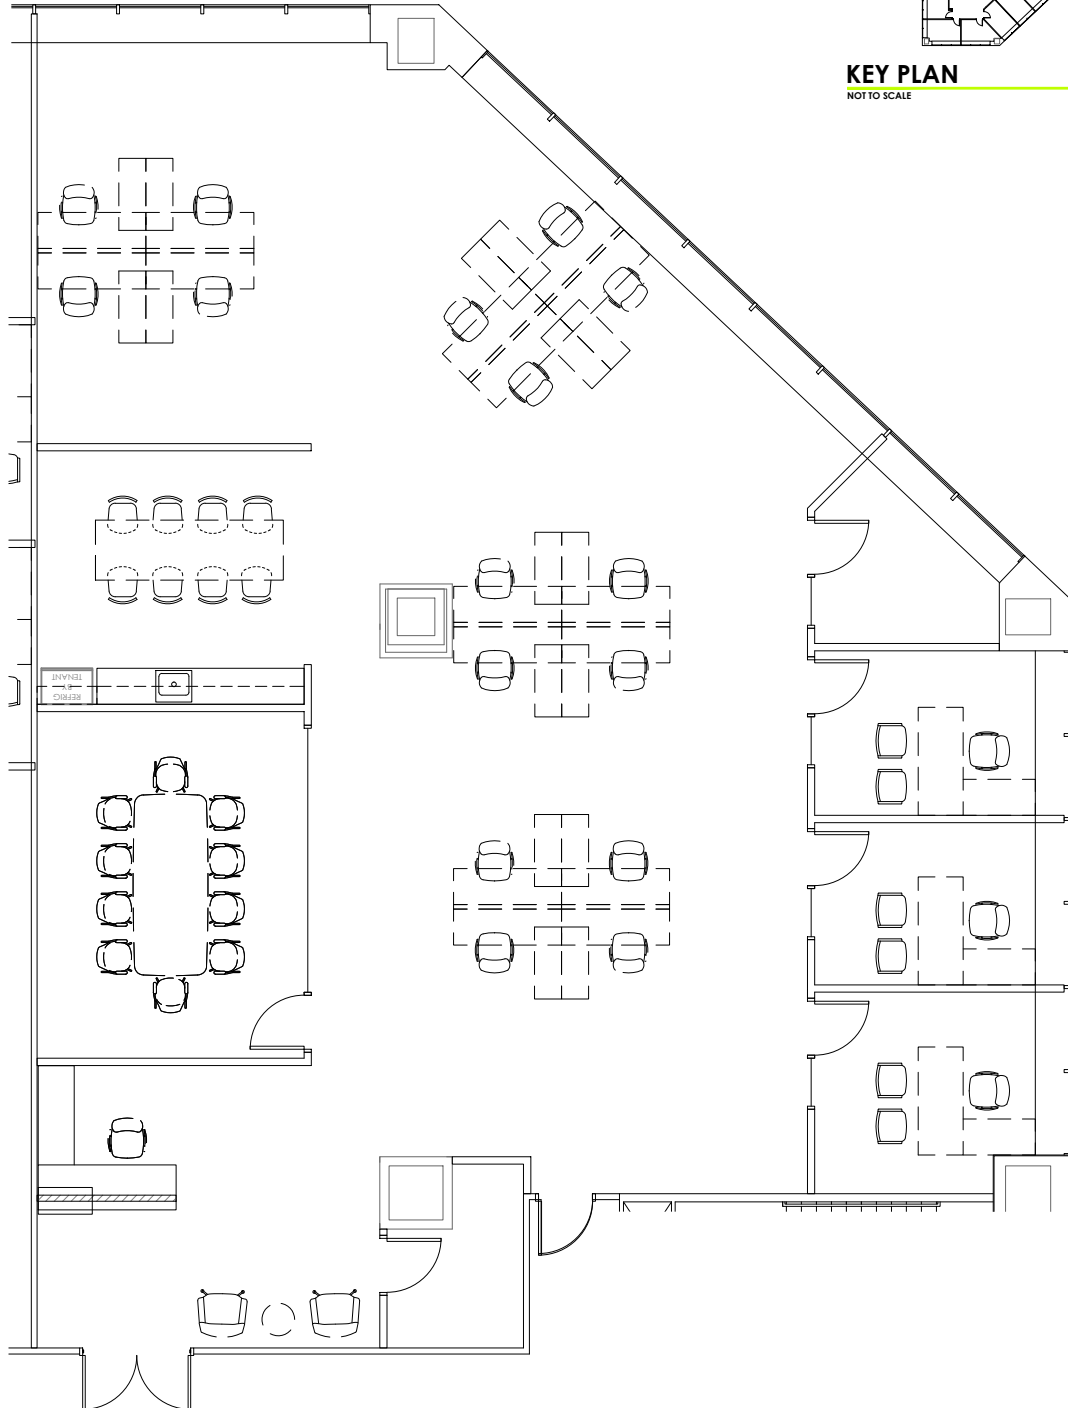

KEY PLAN
NOT TO SCALE

SUITE 1250

CAPITAL CENTER - SOUTH TOWER
201 N. ILLINOIS ST., INDIANAPOLIS, INDIANA