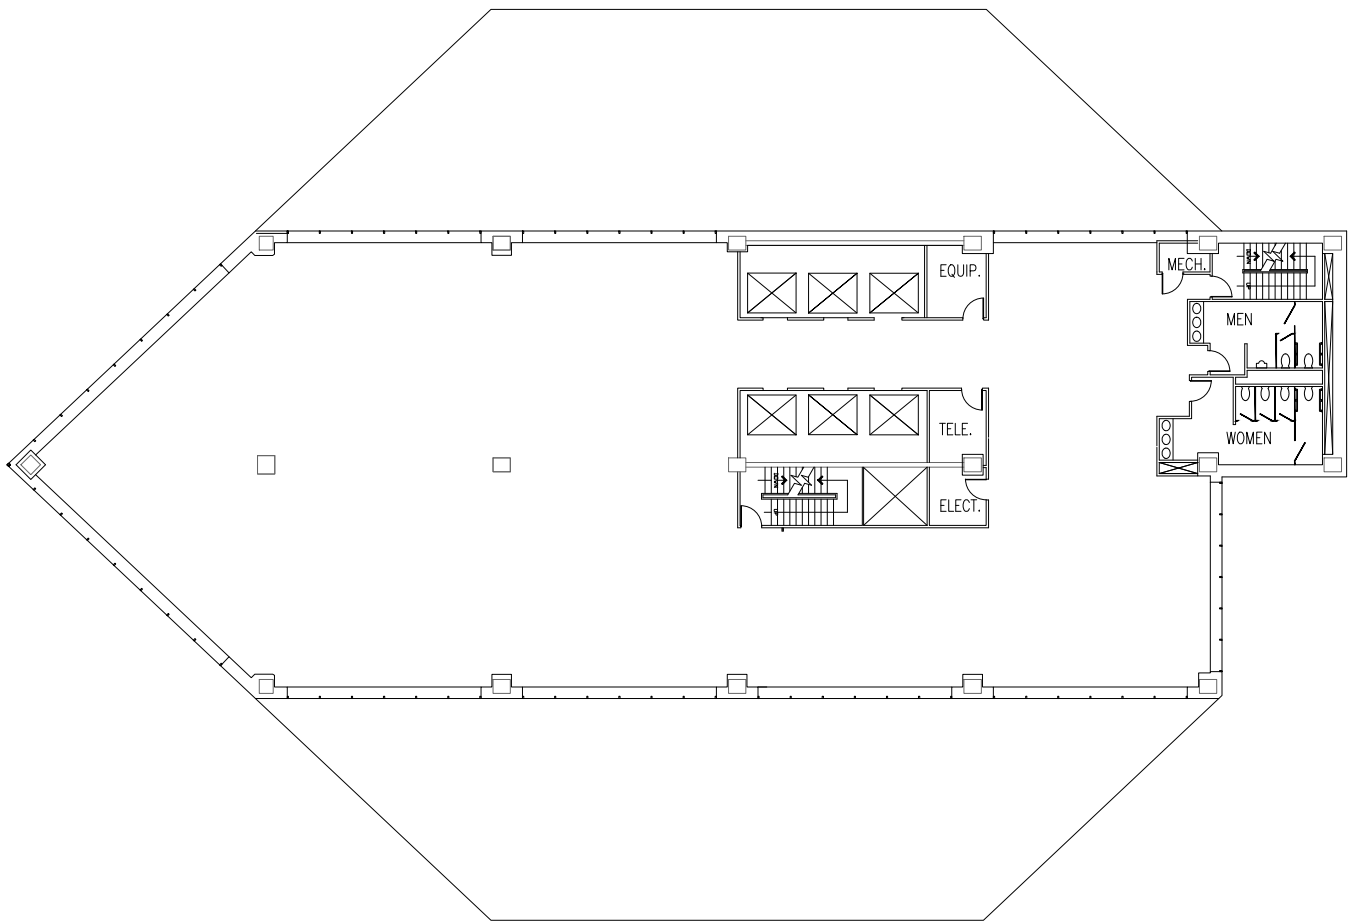

Zeller Realty Group®

schott design
www.schottdesign.com

SUITE 1700

CAPITAL CENTER - NORTH TOWER
251 N. ILLINOIS ST., INDIANAPOLIS, INDIANA

SCALE: NOT TO SCALE
PROJECT: 2018.816
PROJECT MGR: AS

10,031 RENTABLE SQ. FT.
DATE: 01.06.20